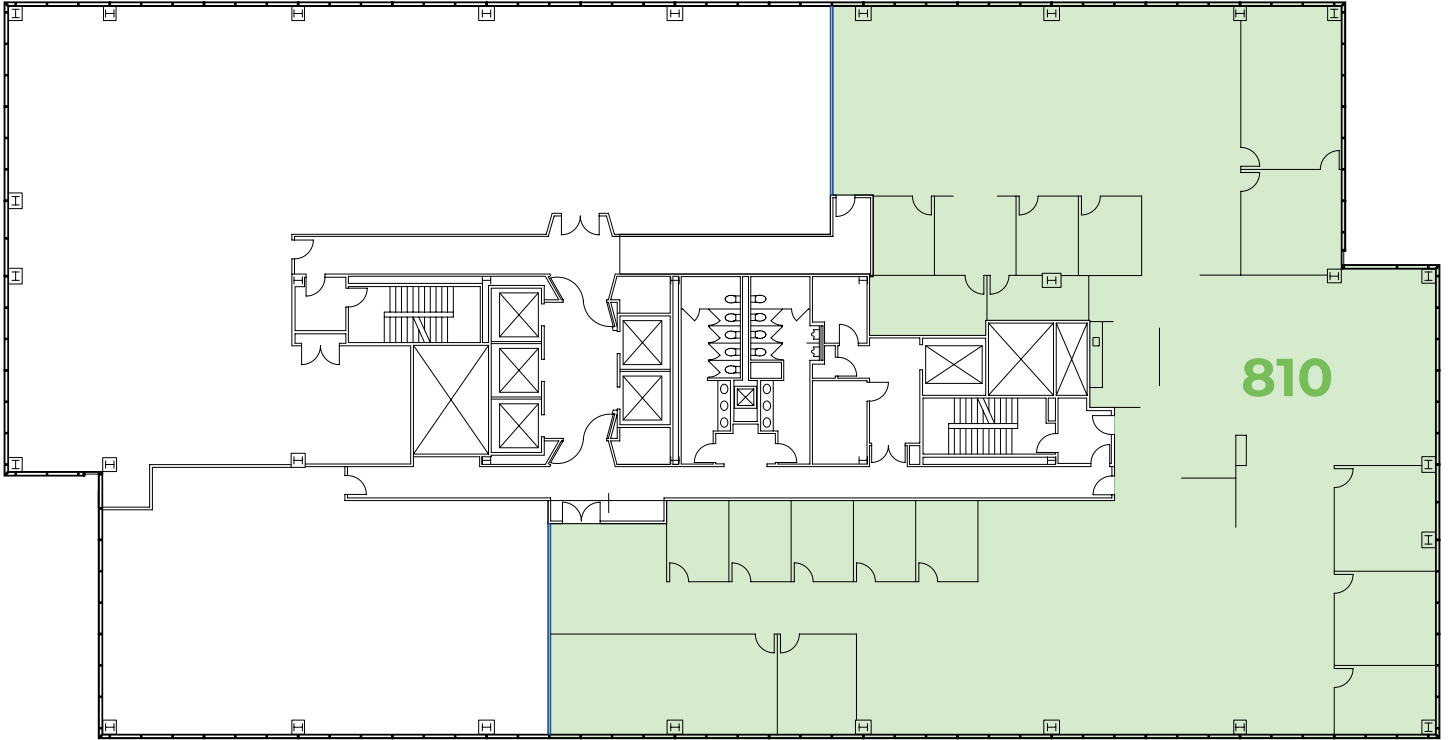

# TOWER 2 AVAILABILITY

±13,380 RSF | Floor 8 | Suite 810

Available Immediately

**MARK BODIE**

+1 650 480 2212  
mark.bodie@jll.com  
License #: 01941415

**TOSS VALLENTINE**

+1 650 480 2133  
toss.valentine@jll.com  
License #: 01742629