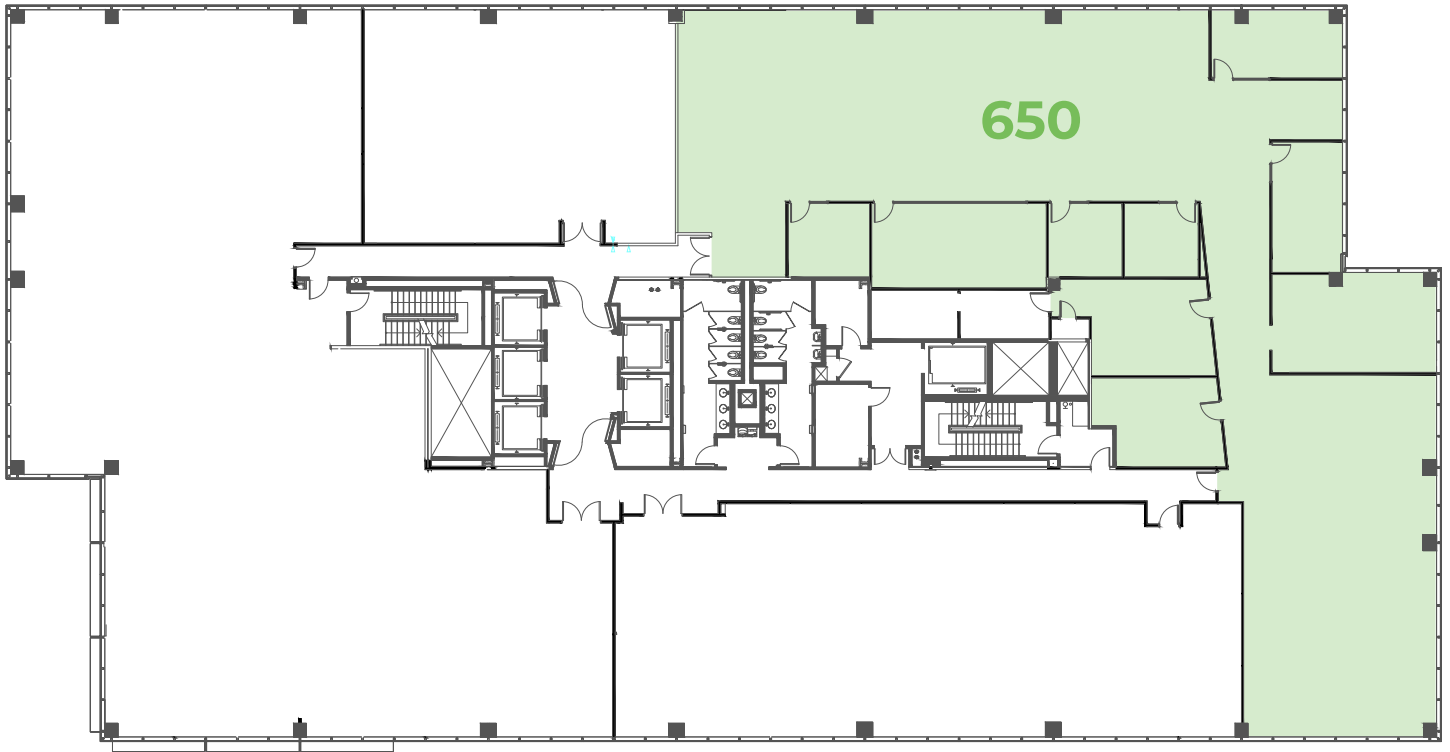

TOWER 2 AVAILABILITY

±9,766 RSF | Floor 6 | Suite 650

Available Immediately

MARK BODIE
+1 650 480 2212
mark.bodie@jll.com
License #: 01941415

TOSS VALLENTINE
+1 650 480 2133
toss.valentine@jll.com
License #: 01742629