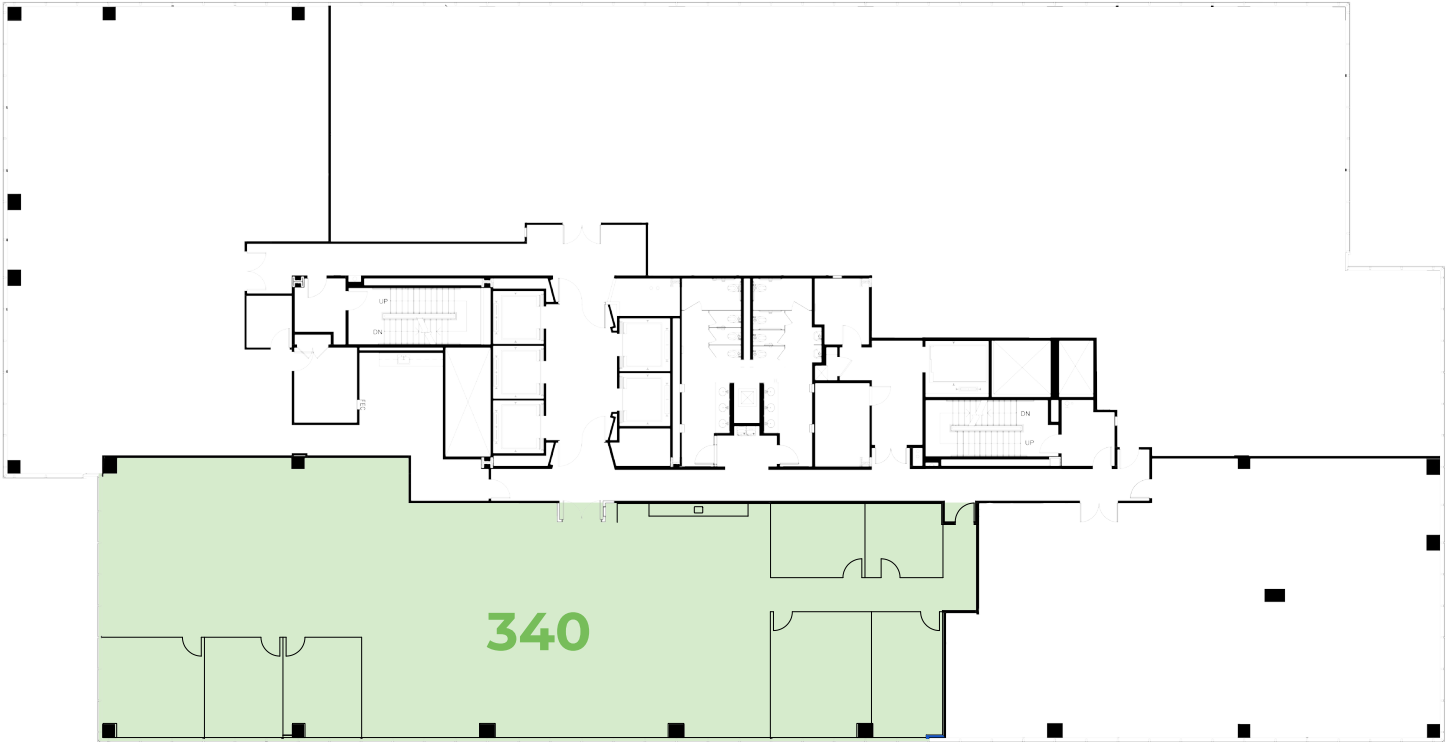

TOWER 2 AVAILABILITY

±6,634 RSF | Floor 3 | Suite 340

Available Immediately

MARK BODIE

+1 650 480 2212
mark.bodie@jll.com
License #: 01941415

TOSS VALLENTINE

+1 650 480 2133
toss.valentine@jll.com
License #: 01742629