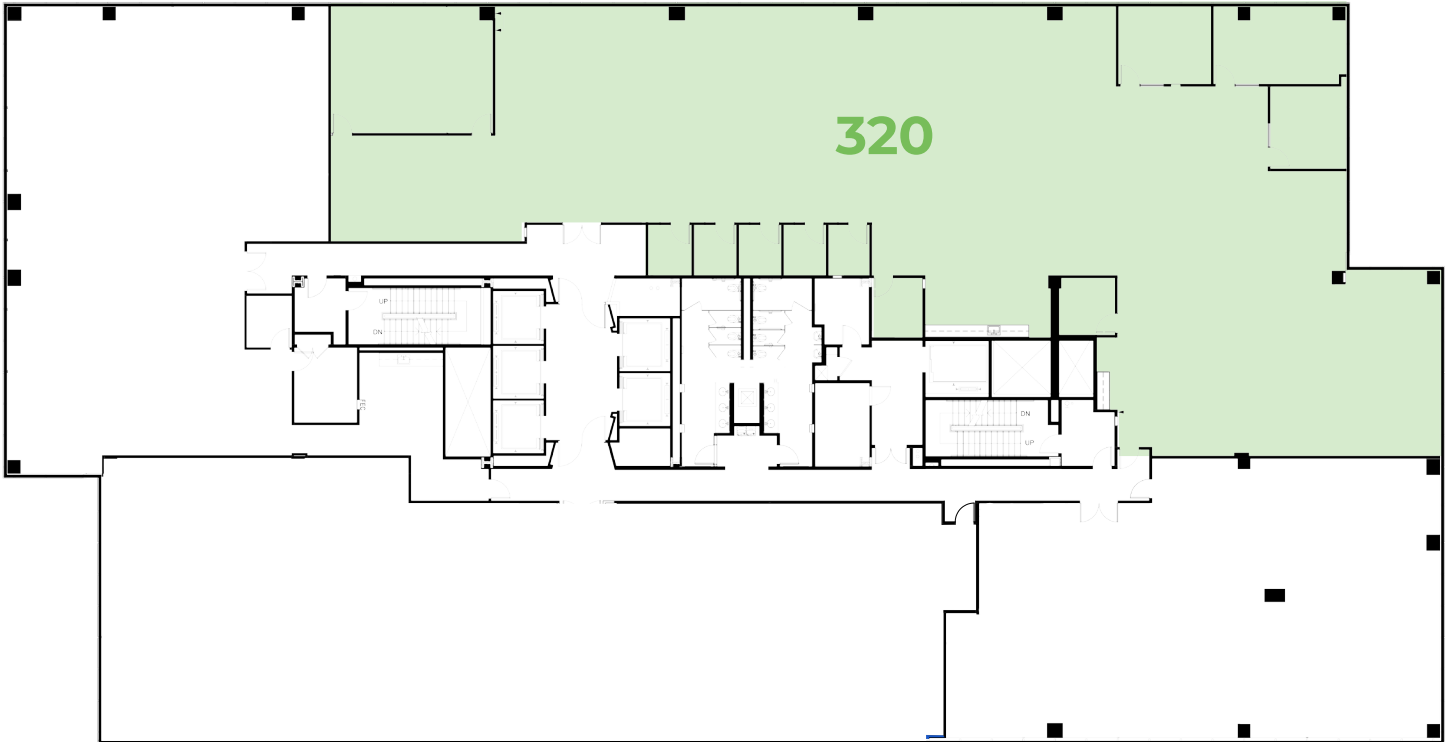

TOWER 2 AVAILABILITY

±10,430 RSF | Floor 3 | Suite 320

Available Immediately

MARK BODIE
+1 650 480 2212
mark.bodie@jll.com
License #: 01941415

TOSS VALLENTINE
+1 650 480 2133
toss.valentine@jll.com
License #: 01742629