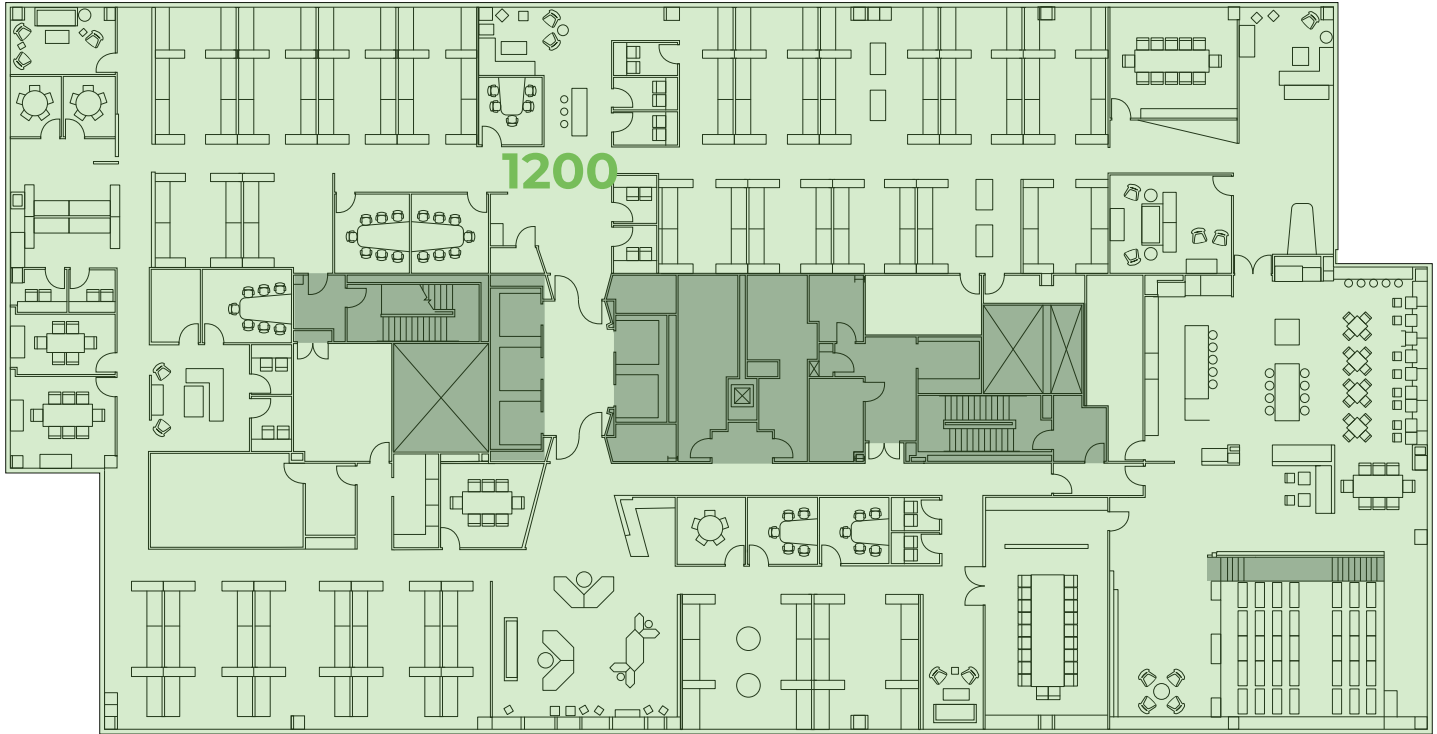

TOWER 2

AVAILABILITY

±25,666 RSF | Floor 12 | Suite 1200

Available Immediately

MARK BODIE
+1 650 480 2212
mark.bodie@jll.com
License #: 01941415

TOSS VALLENTINE
+1 650 480 2133
toss.valentine@jll.com
License #: 01742629