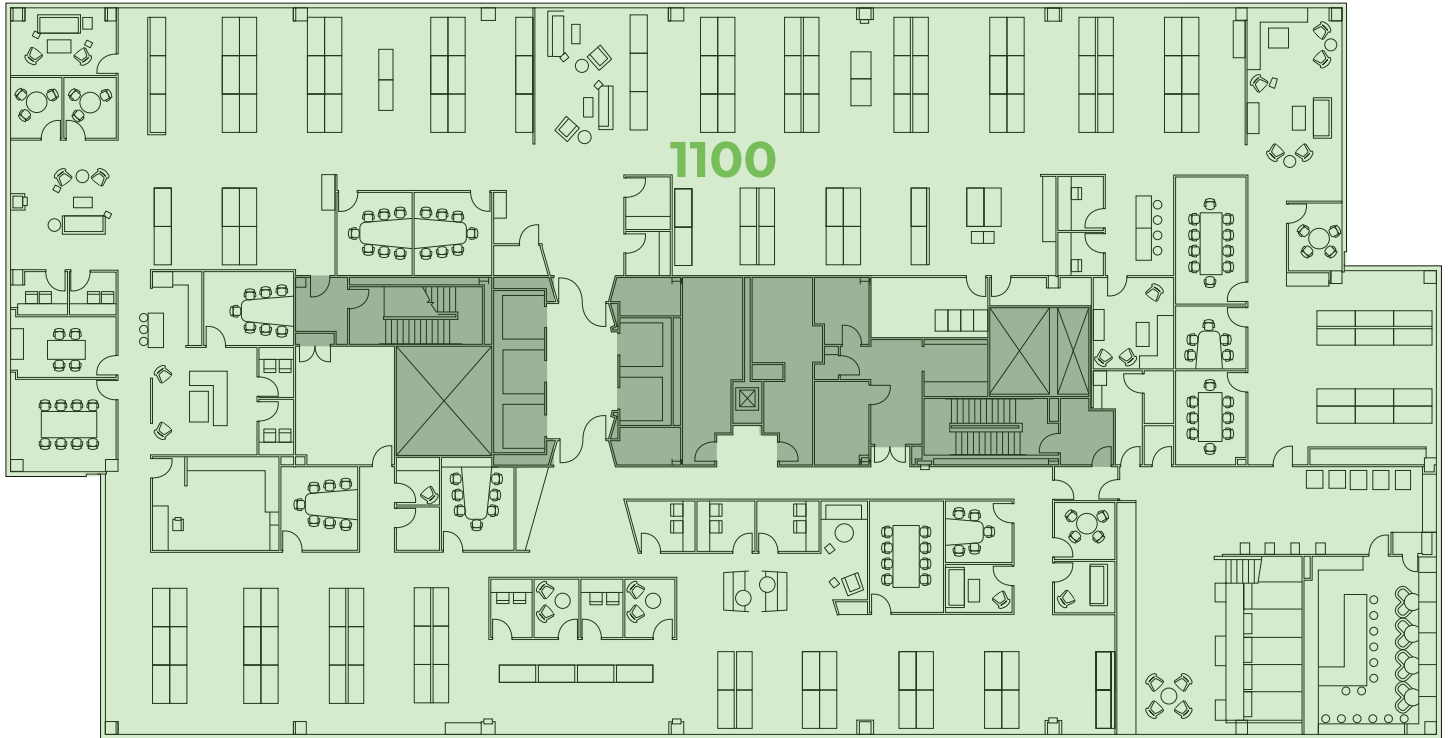

TOWER 2 AVAILABILITY

±25,666 RSF | Floor 11 | Suite 1100

Available Immediately

MARK BODIE

+1 650 480 2212
mark.bodie@jll.com
License #: 01941415

TOSS VALLENTINE

+1 650 480 2133
toss.valentine@jll.com
License #: 01742629