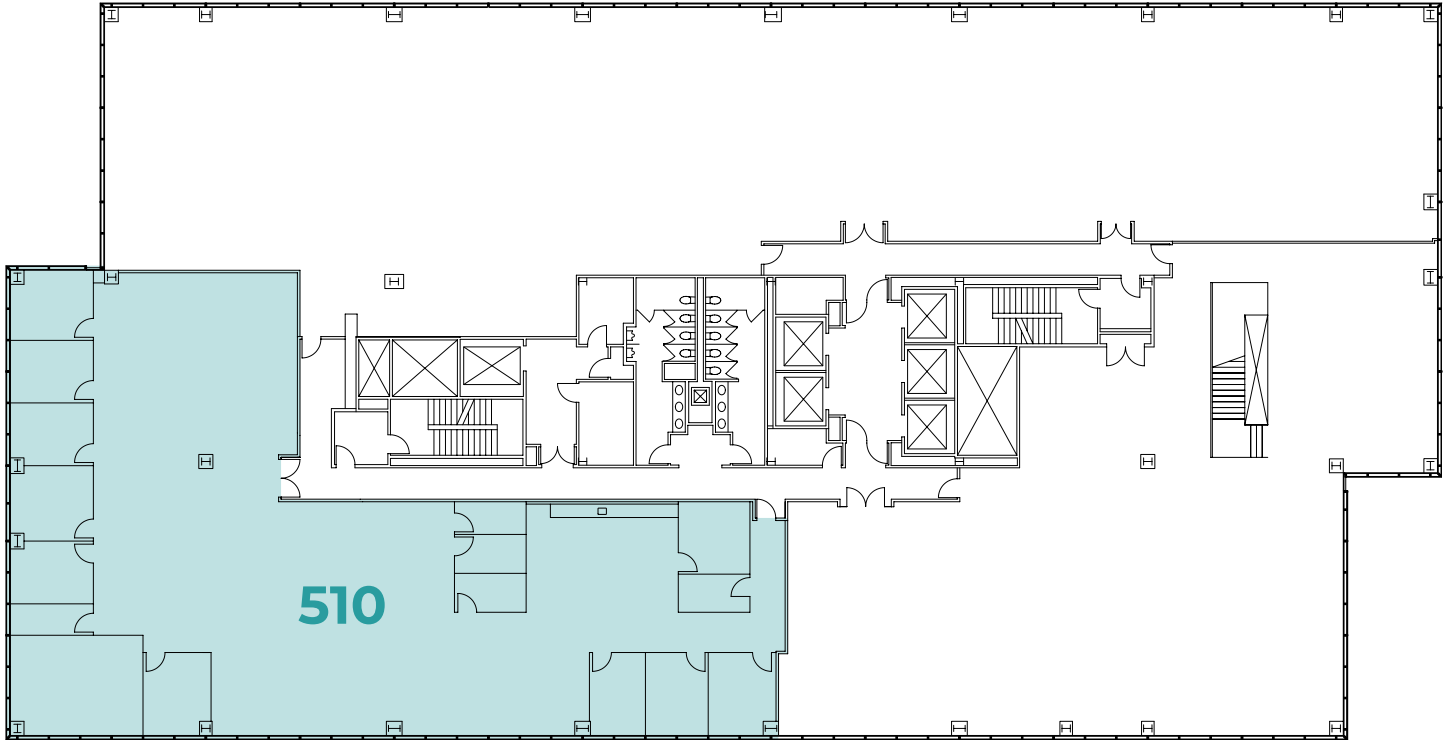

TOWER 1 AVAILABILITY

Take a virtual tour

±7,696 RSF | Floor 5 | Suite 510

Available Immediately

MARK BODIE

+1 650 480 2212
mark.bodie@jll.com
License #: 01941415

TOSS VALLENTINE

+1 650 480 2133
toss.valentine@jll.com
License #: 01742629