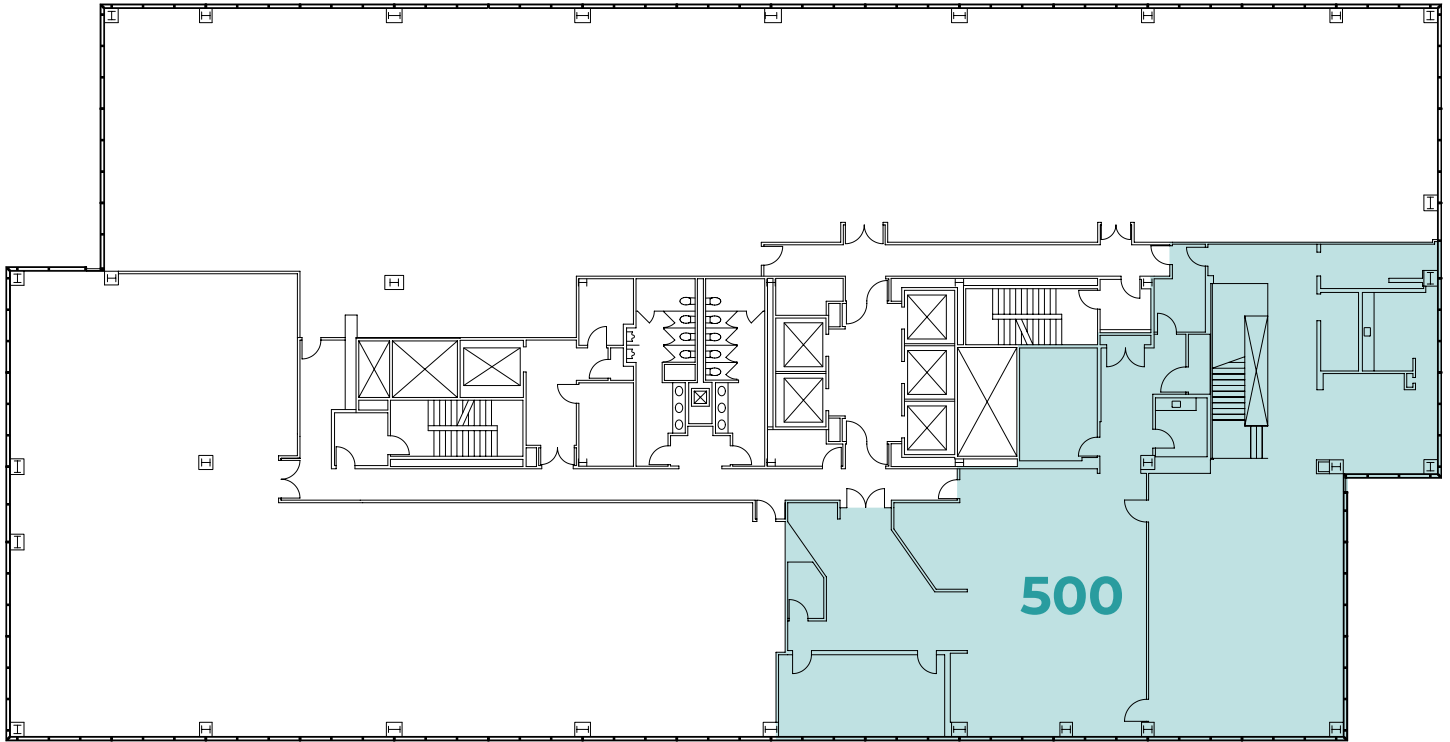

TOWER 1 AVAILABILITY

±7,080 RSF | Floor 5 | Suite 500

MARK BODIE
+1 650 480 2212
mark.bodie@jll.com
License #: 01941415

TOSS VALLENTINE
+1 650 480 2133
toss.valentine@jll.com
License #: 01742629

SCOTT MATHISEN
+1 650 480 2182
scott.mathisen@jll.com
License #: 00898695