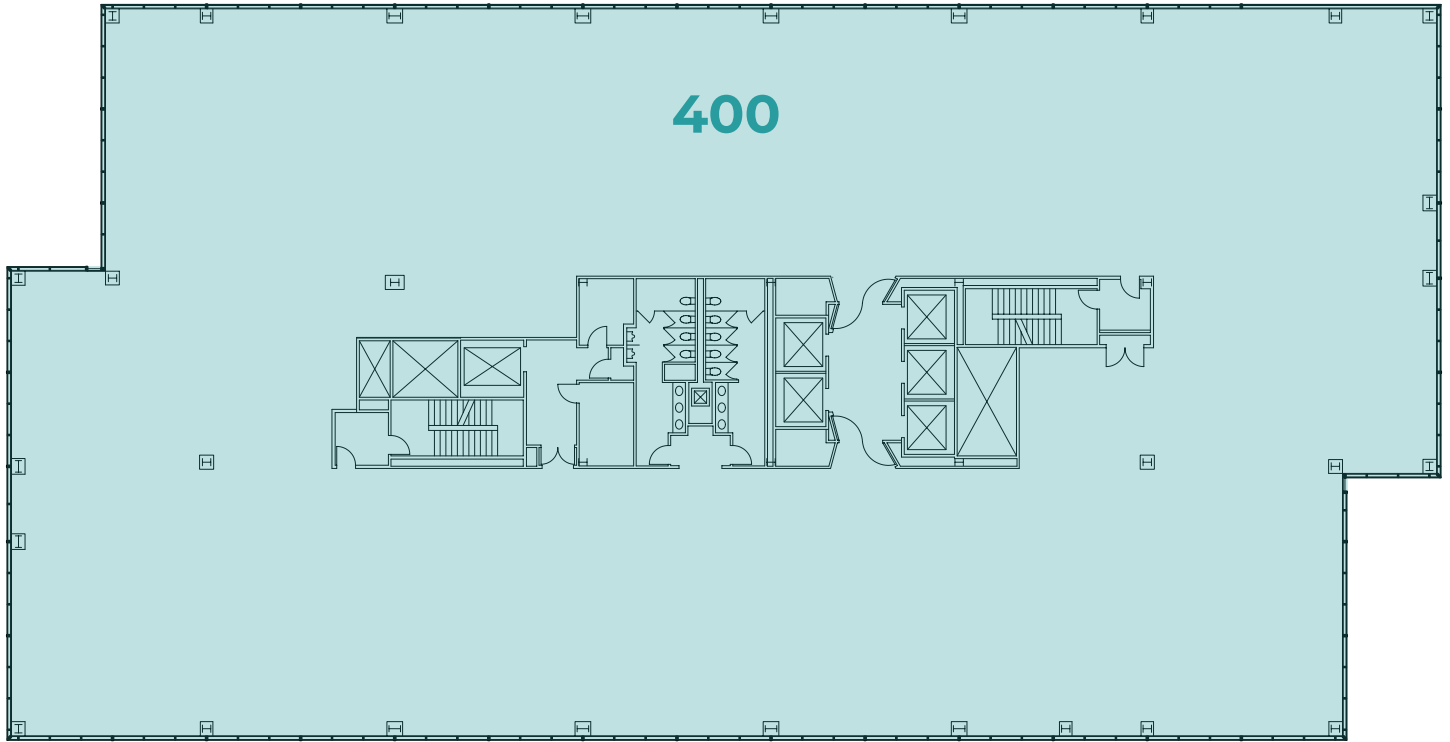

TOWER 1 AVAILABILITY

±25,939 RSF | Floor 4 | Suite 400

Available Immediately

MARK BODIE

+1 650 480 2212
mark.bodie@jll.com
License #: 01941415

TOSS VALLENTINE

+1 650 480 2133
toss.valentine@jll.com
License #: 01742629