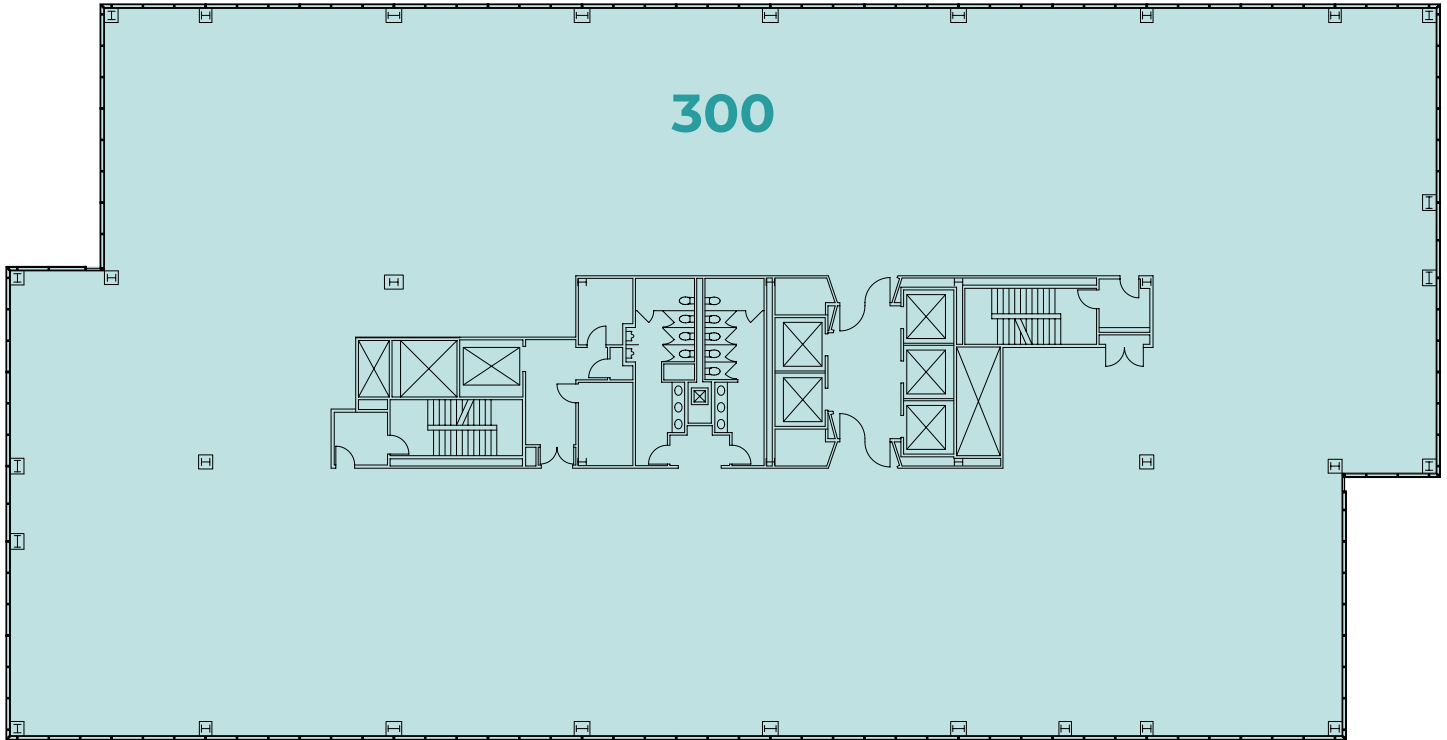

TOWER 1 AVAILABILITY

±25,992 RSF | Floor 3 | Suite 300

Available Immediately

MARK BODIE

+1 650 480 2212
mark.bodie@jll.com
License #: 01941415

TOSS VALLENTINE

+1 650 480 2133
toss.valentine@jll.com
License #: 01742629