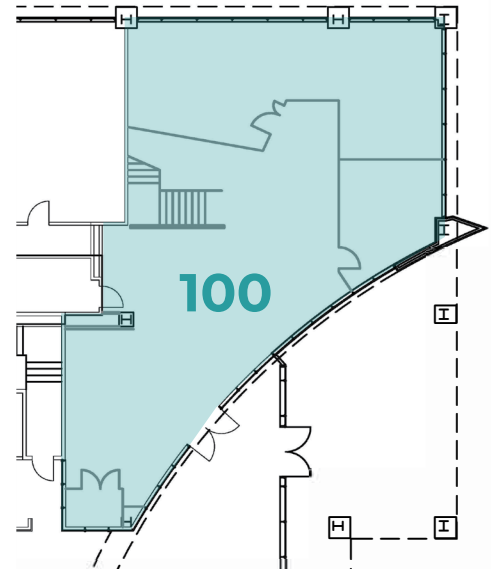

# TOWER 1 AVAILABILITY

Take a virtual tour

±26,114 RSF | Suite 100 + Suite 200

Available Immediately

Interstitial Stairs - Lobby Presence

**MARK BODIE**

+1 650 480 2212  
mark.bodie@jll.com  
License #: 01941415