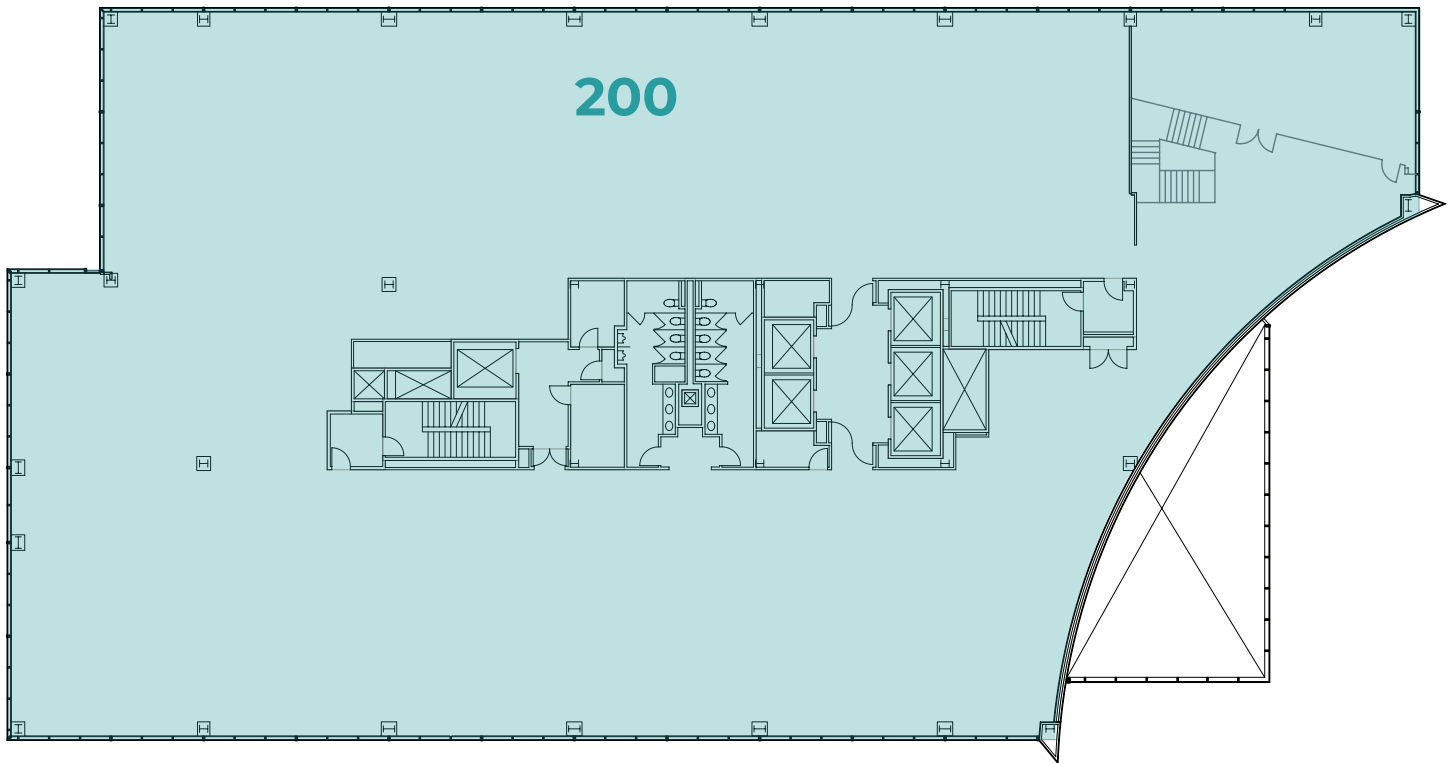

# TOWER 1 AVAILABILITY

Take a virtual tour

±26,114 RSF | Suite 100 + Suite 200

Available Immediately

Interstitial Stairs - Lobby Presence

**MARK BODIE**

+1 650 480 2212  
mark.bodie@jll.com  
License #: 01941415