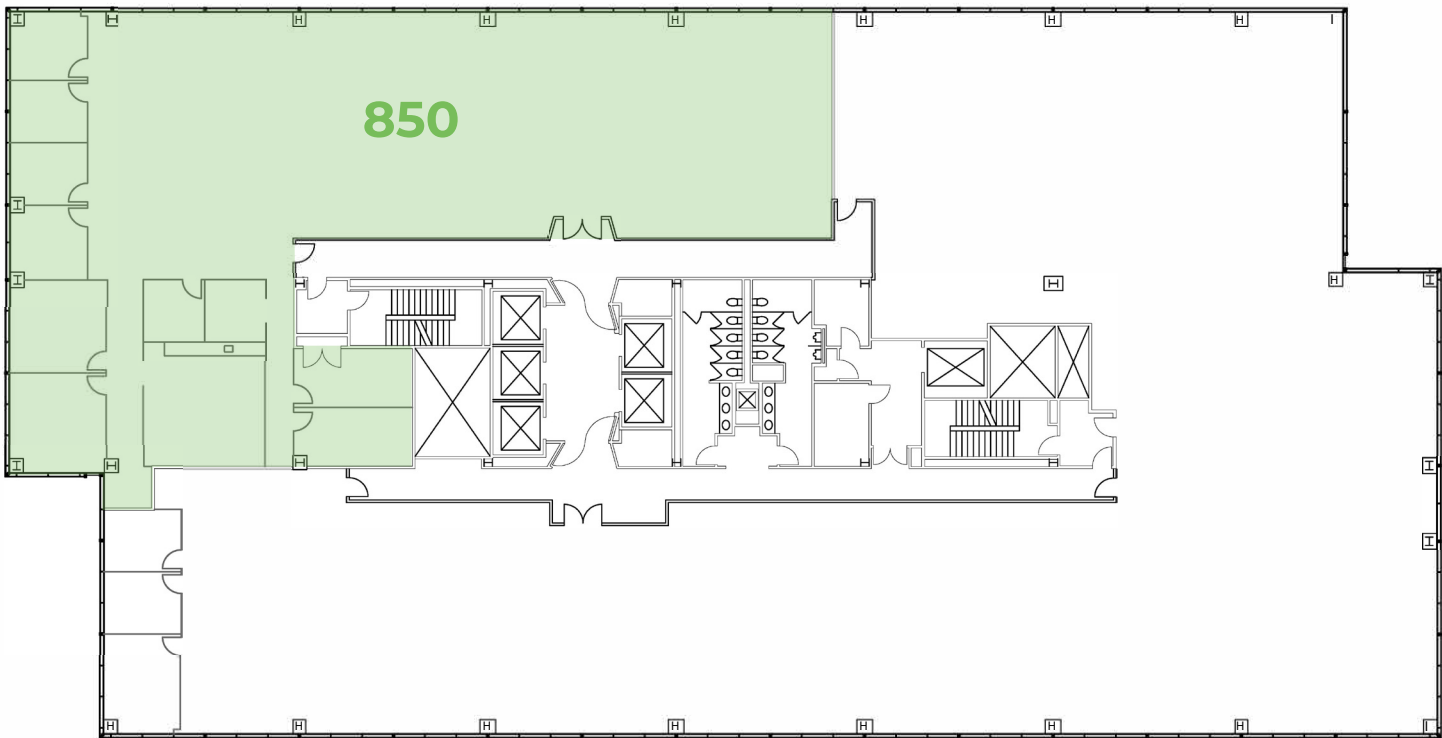

# TOWER 2 AVAILABILITY

±8,381 RSF | Floor 8 | Suite 850  
Available Immediately