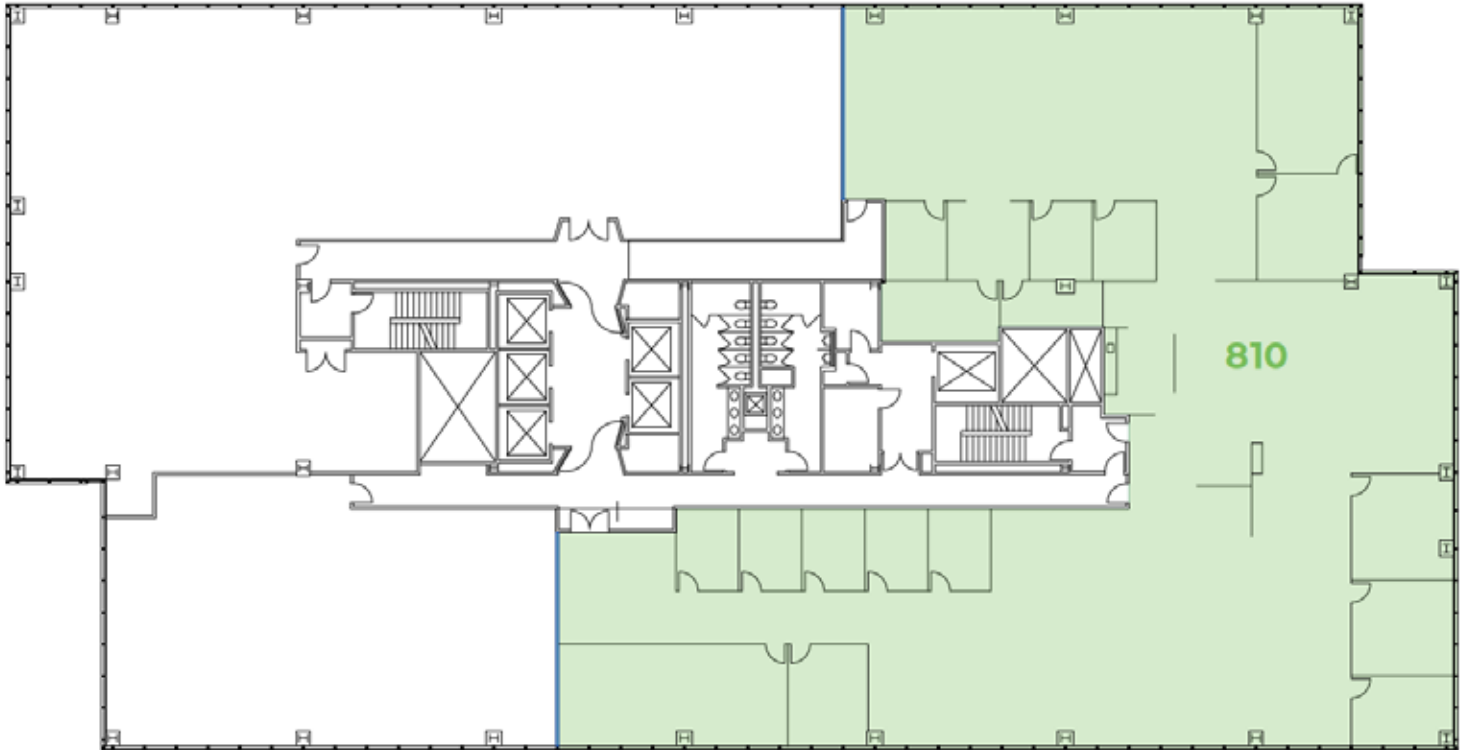

TOWER 2 AVAILABILITY

±13,380 RSF | Floor 8 | Suite 810

Available Immediately

Floorplan is approximate and may not reflect actual conditions.