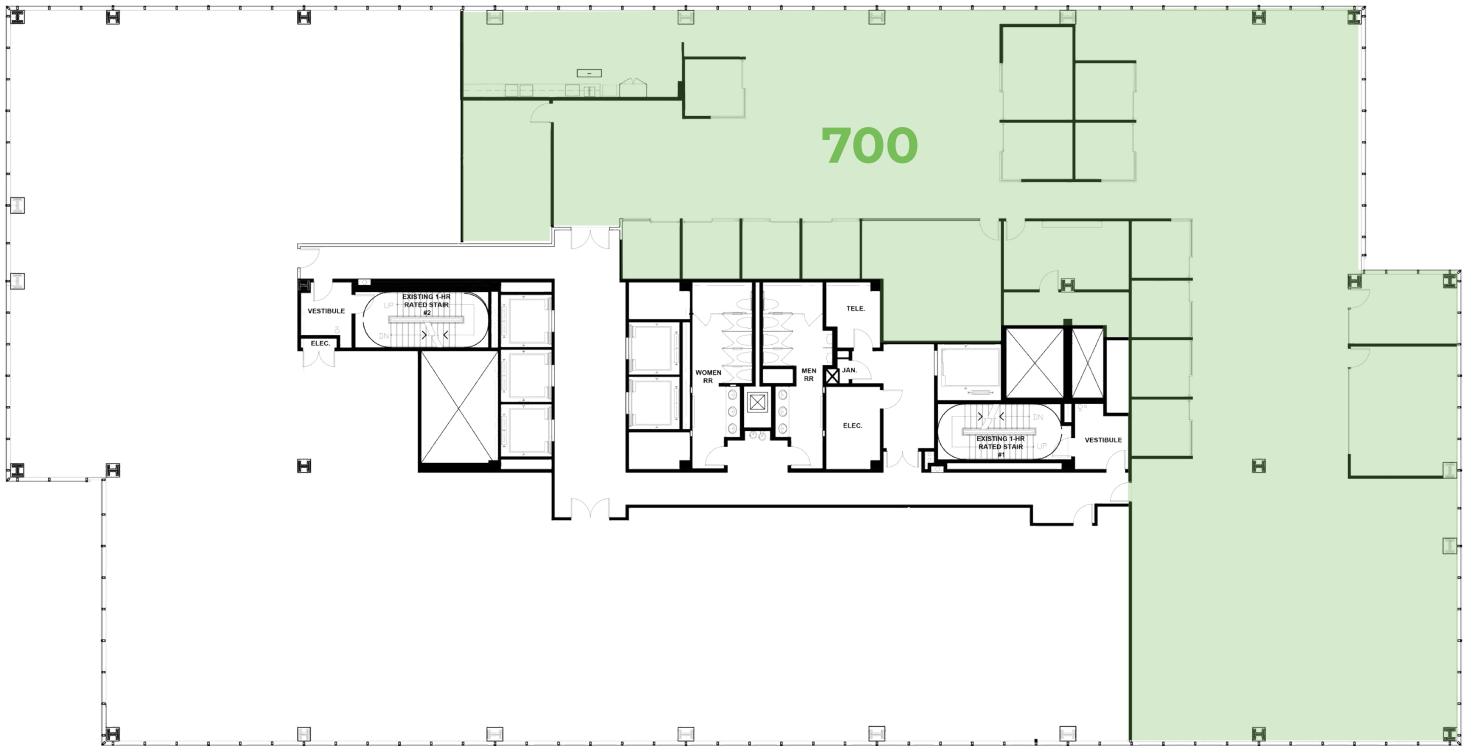

TOWER 2 AVAILABILITY

13,382 RSF | Floor 7 | Suite 700
Available Immediately