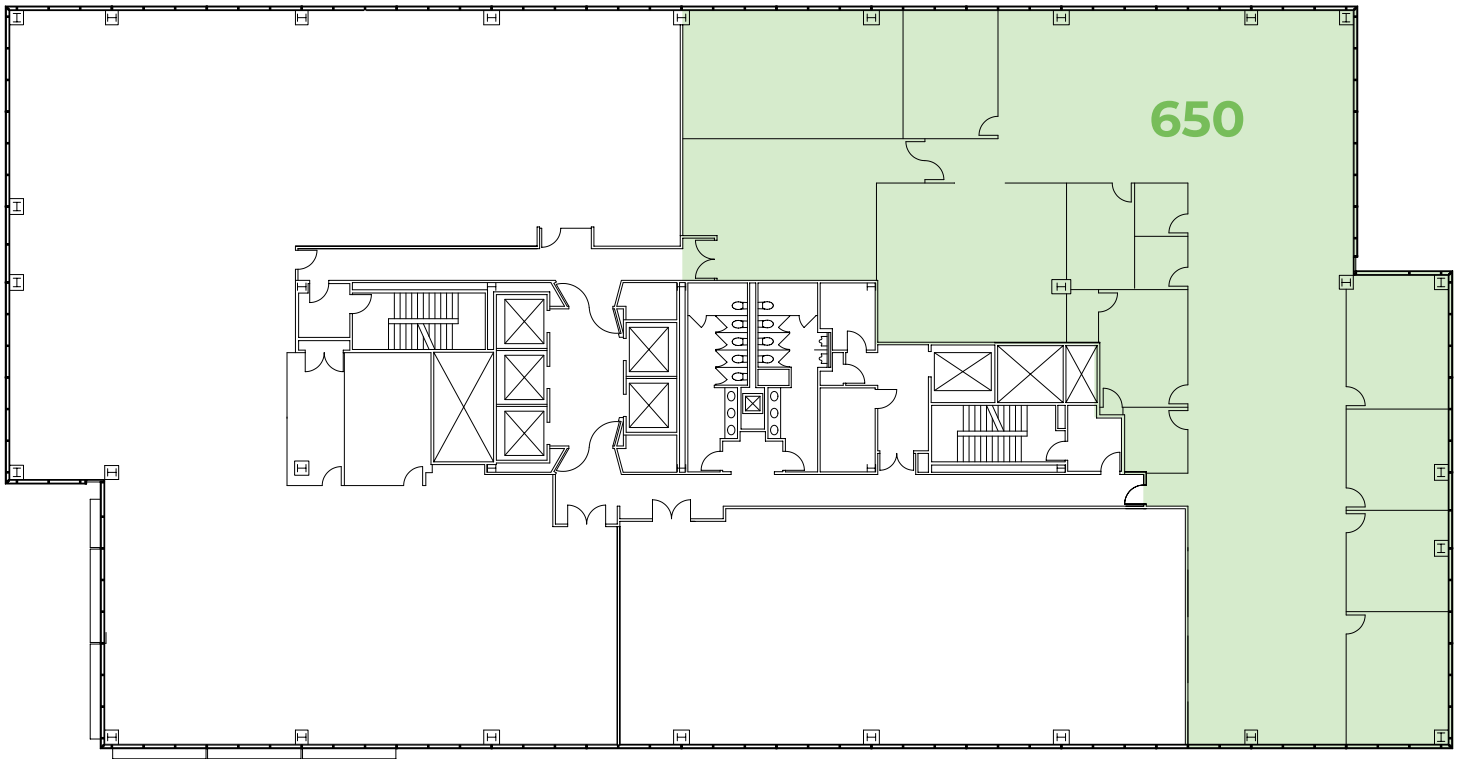

TOWER 2 AVAILABILITY

±9,766 RSF | Floor 6 | Suite 650
Available Immediately

Floorplan is approximate and may not reflect actual conditions.