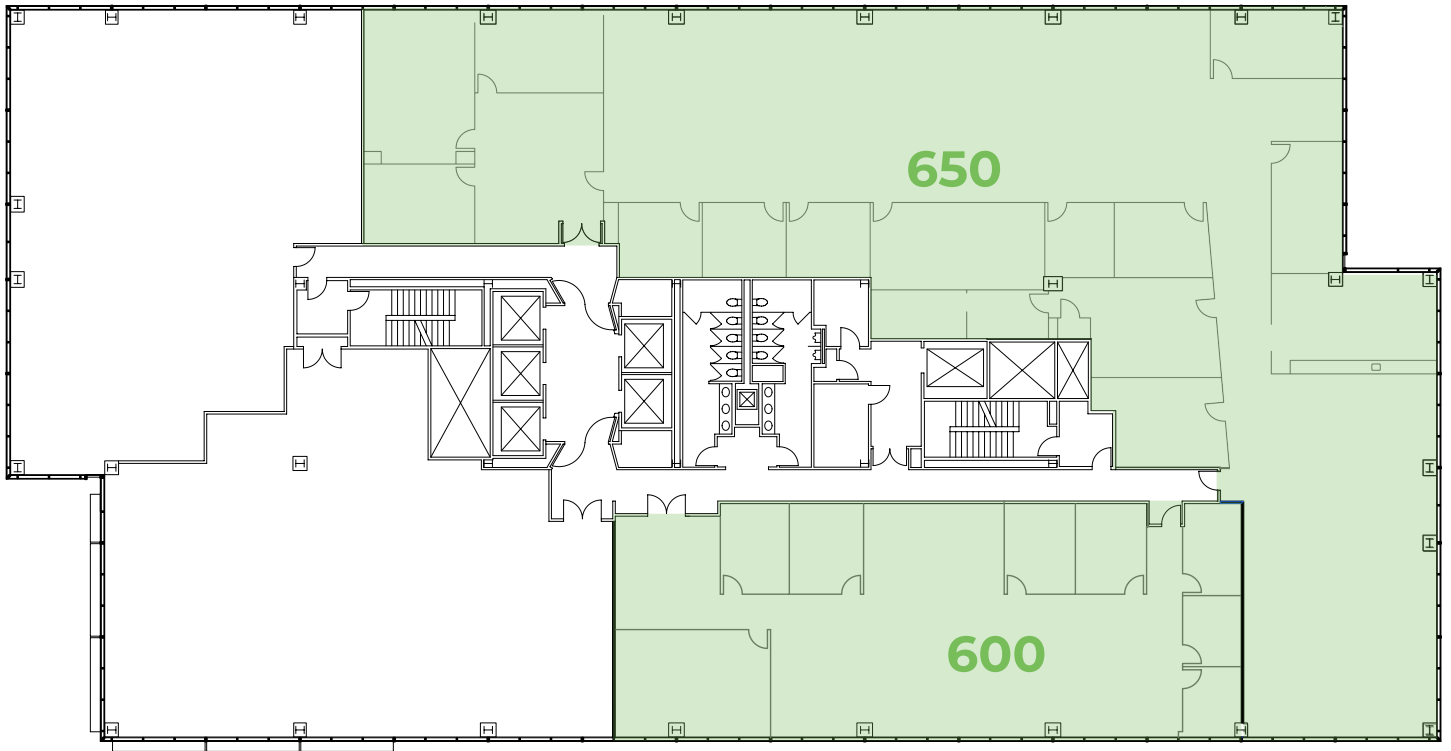

TOWER 2 AVAILABILITY

4,484 RSF | Floor 6 | Suite 600
Available 3/1/2023

12,029 RSF | Floor 6 | Suite 650
Available Immediately