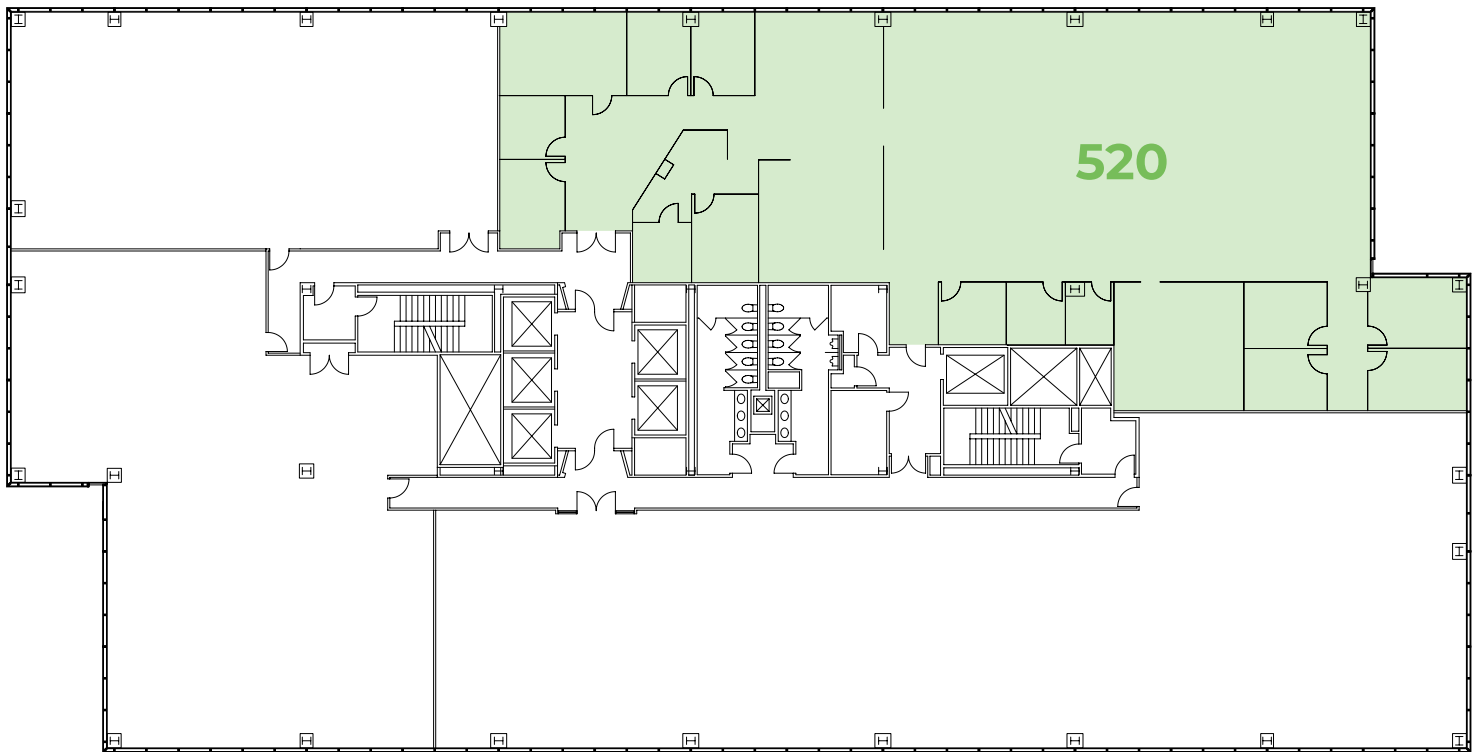

TOWER 2 AVAILABILITY

±8,745 RSF | Floor 5 | Suite 520

Available 8/1/24

Floorplan is approximate and may not reflect actual conditions.