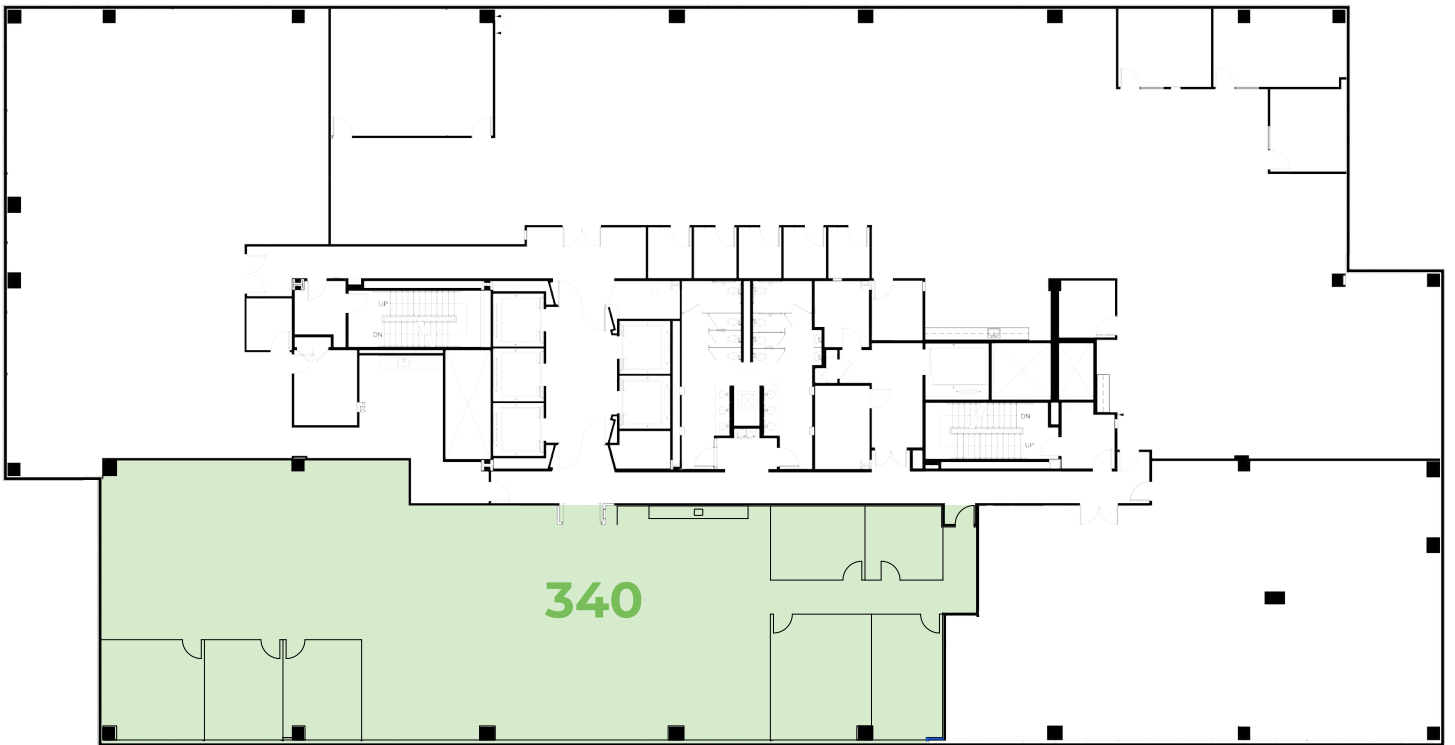

TOWER 2 AVAILABILITY

±6,634 RSF | Floor 3 | Suite 340
Available Immediately

Floorplan is approximate and may not reflect actual conditions.