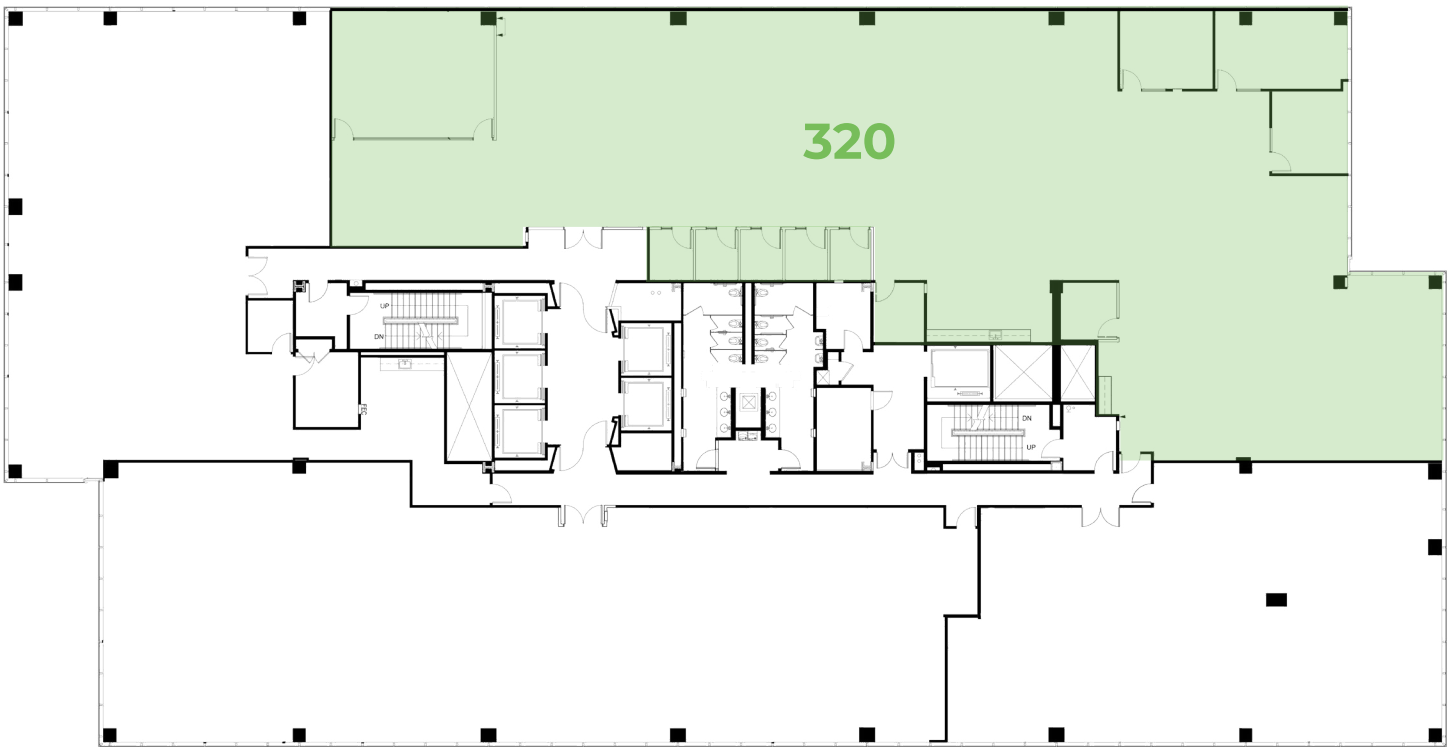

TOWER 2 AVAILABILITY

10,430 RSF | Floor 3 | Suite 320

Available Immediately
Market Ready Complete