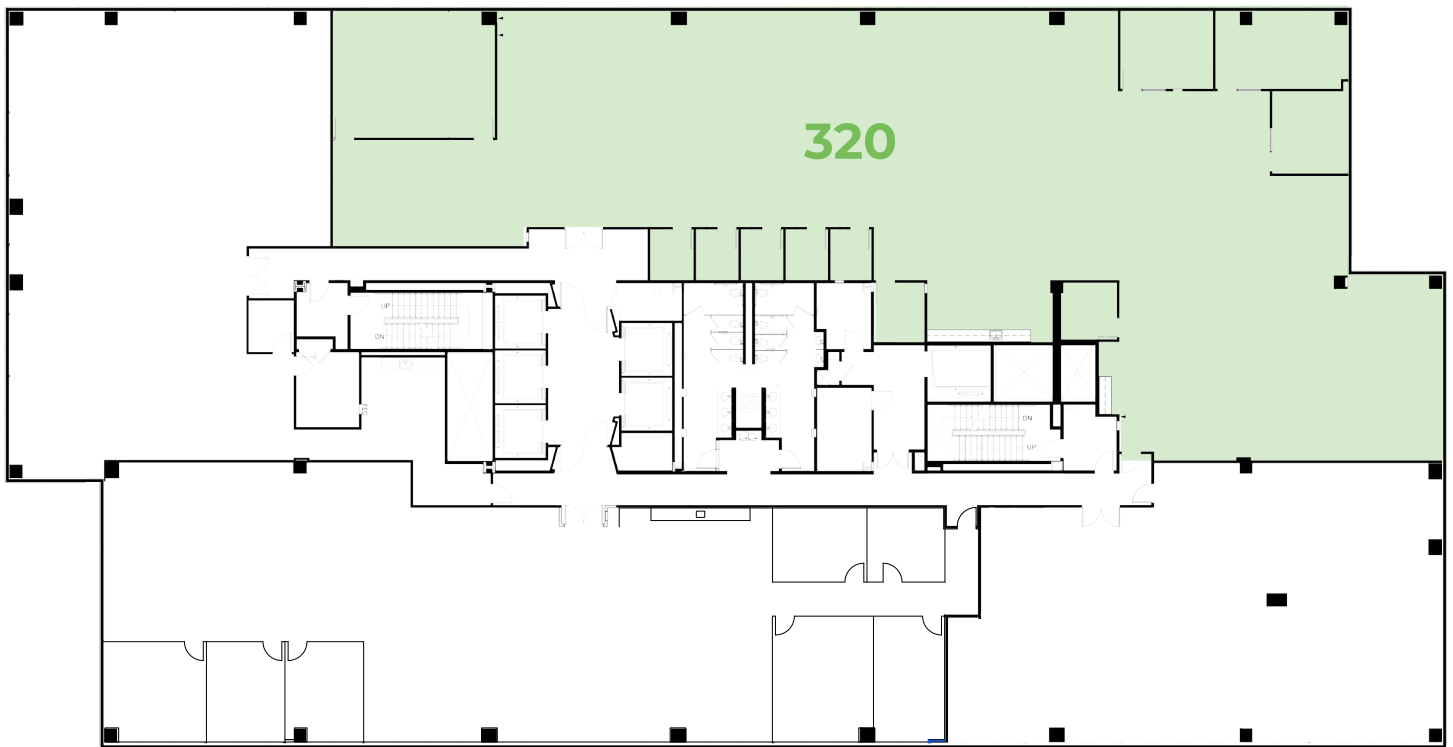

TOWER 2 AVAILABILITY

±10,430 RSF | Floor 3 | Suite 320
Available Immediately

Floorplan is approximate and may not reflect actual conditions.