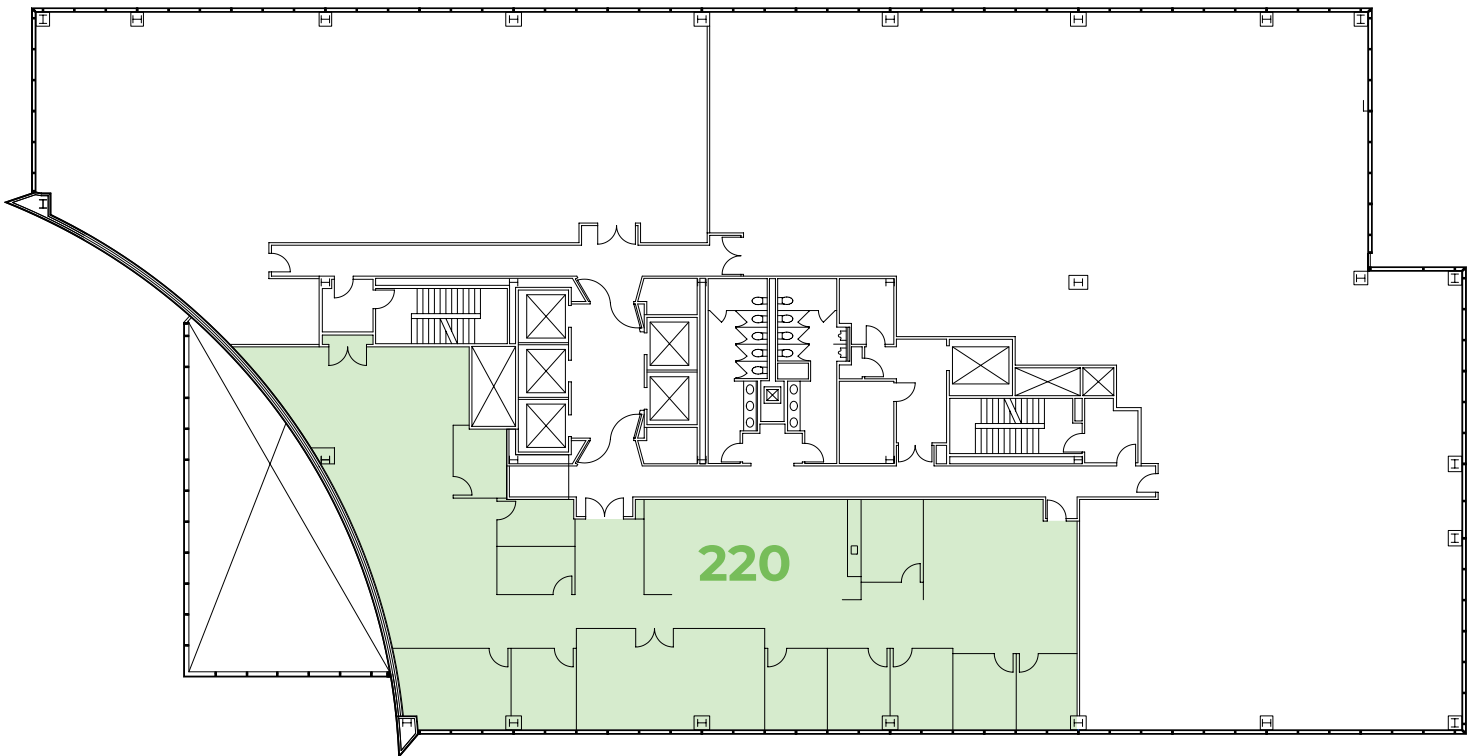

TOWER 2 AVAILABILITY

±6,050 RSF | Floor 2 | Suite 220

Available 8/1/24

Floorplan is approximate and may not reflect actual conditions.