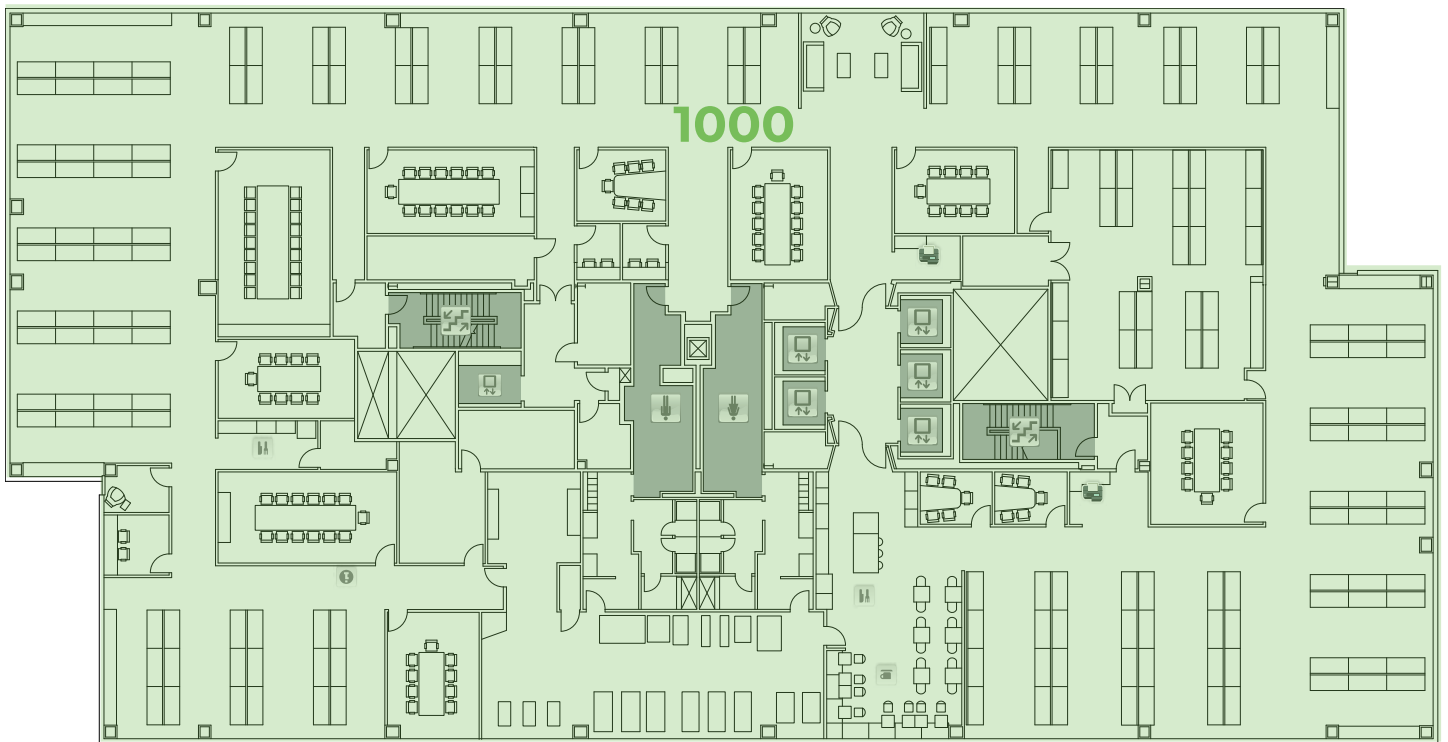

# TOWER 2 AVAILABILITY

**±25,666 RSF | Floor 10 | Suite 1000**

Available in 30 Days  
Furniture Available

Floorplan is approximate and may not reflect actual conditions.