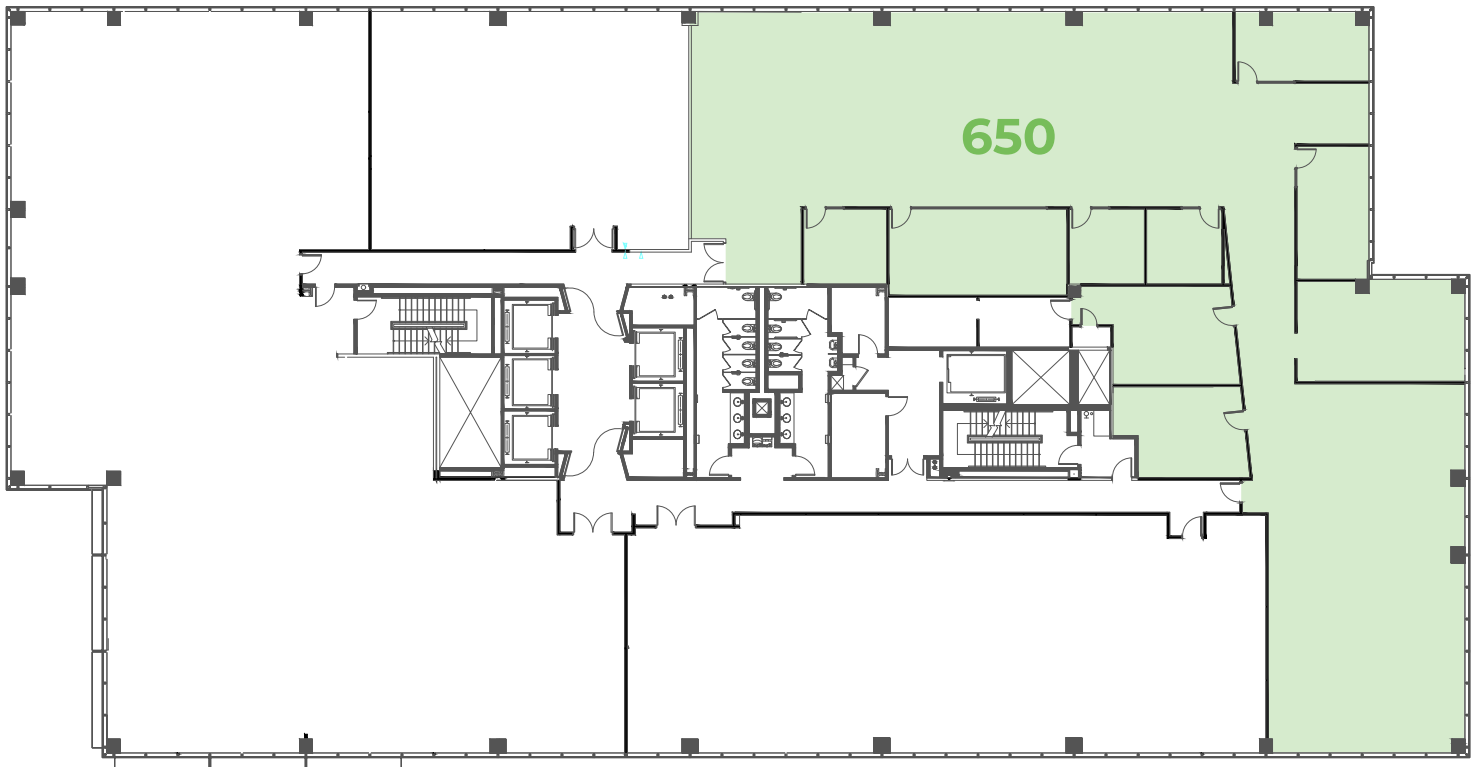

TOWER 2 AVAILABILITY

±9,766 RSF | Floor 6 | Suite 650
Available Immediately

Floorplan is approximate and may not reflect actual conditions.