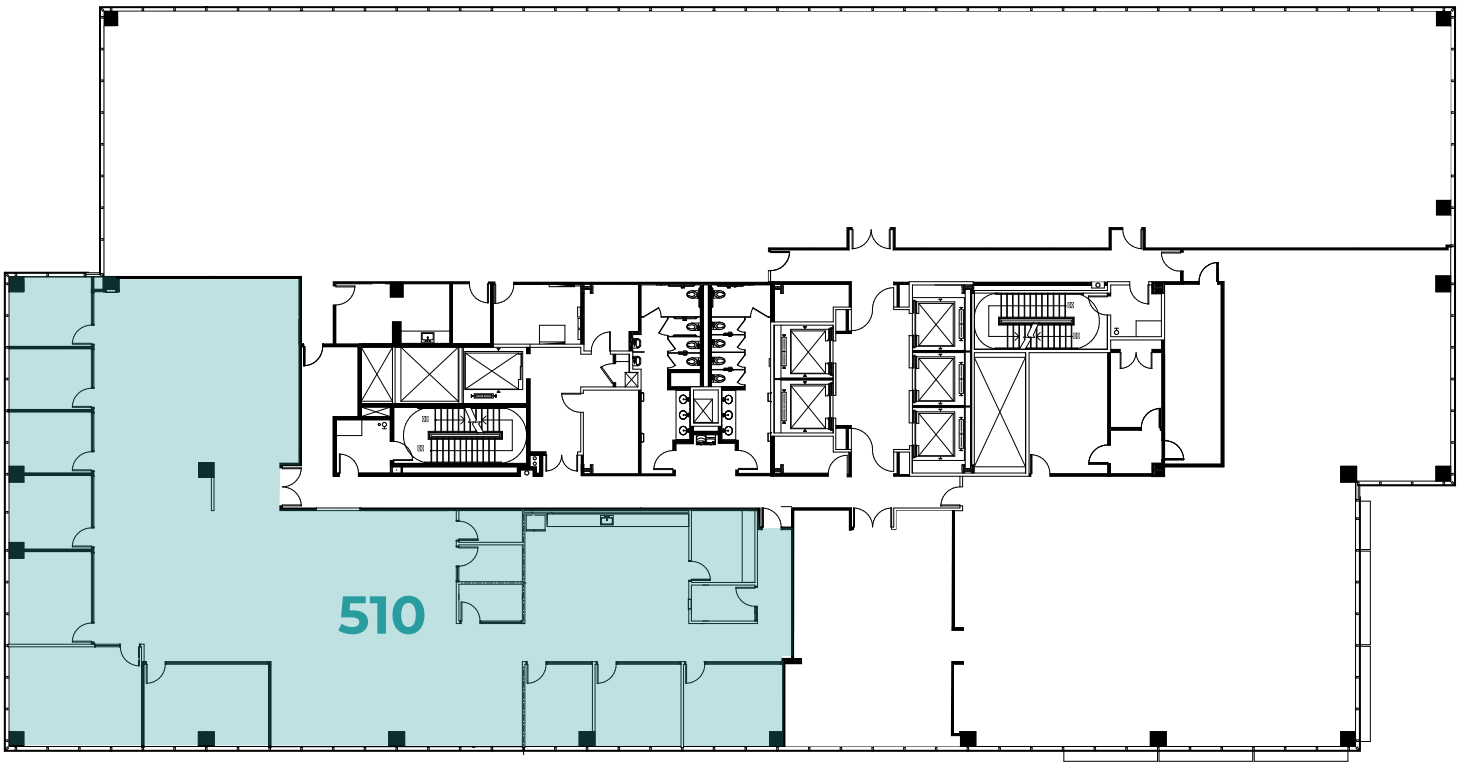

TOWER 1 AVAILABILITY

±7,688 RSF | Floor 5 | Suite 510
Available Immediately