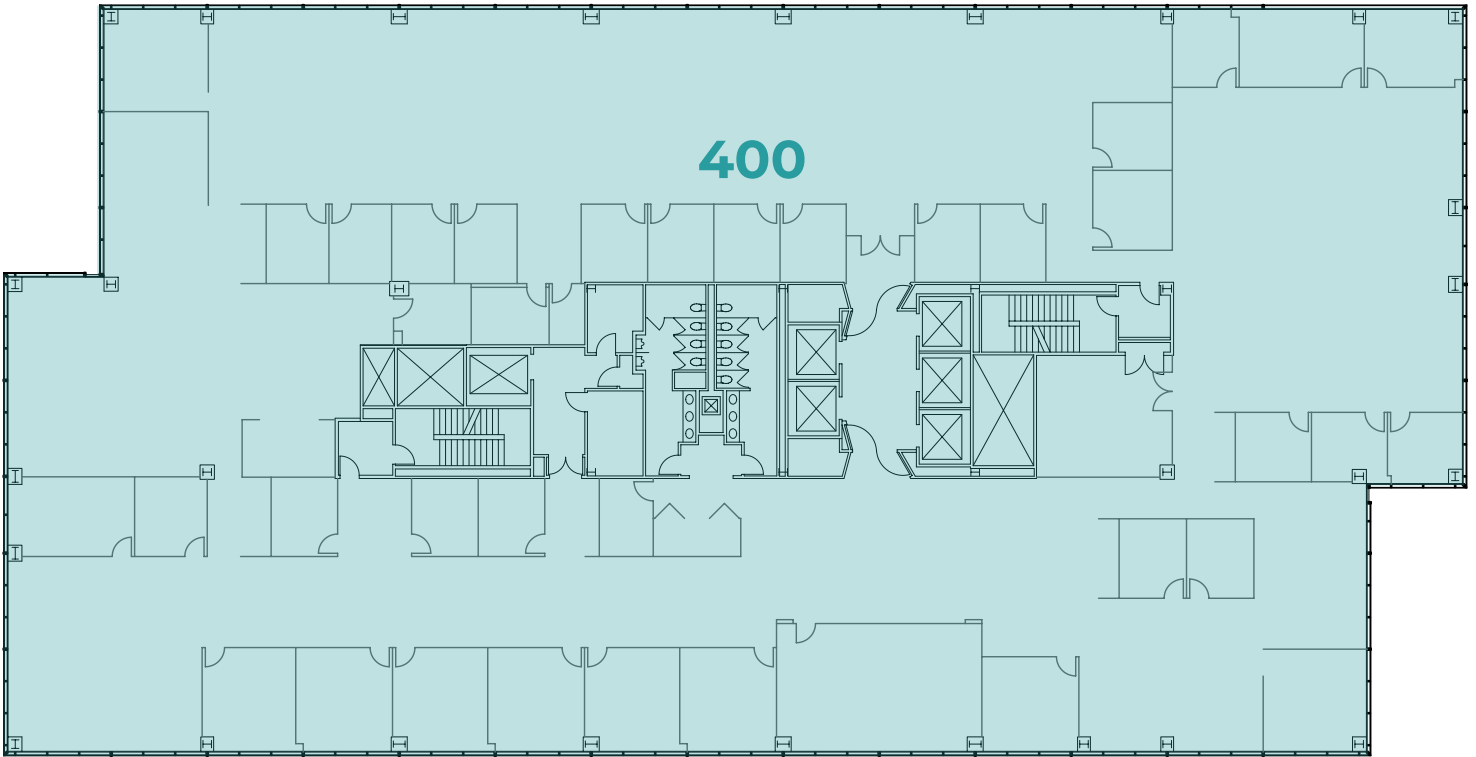

TOWER 1 AVAILABILITY

25,940 RSF | Floor 4 | Suite 400