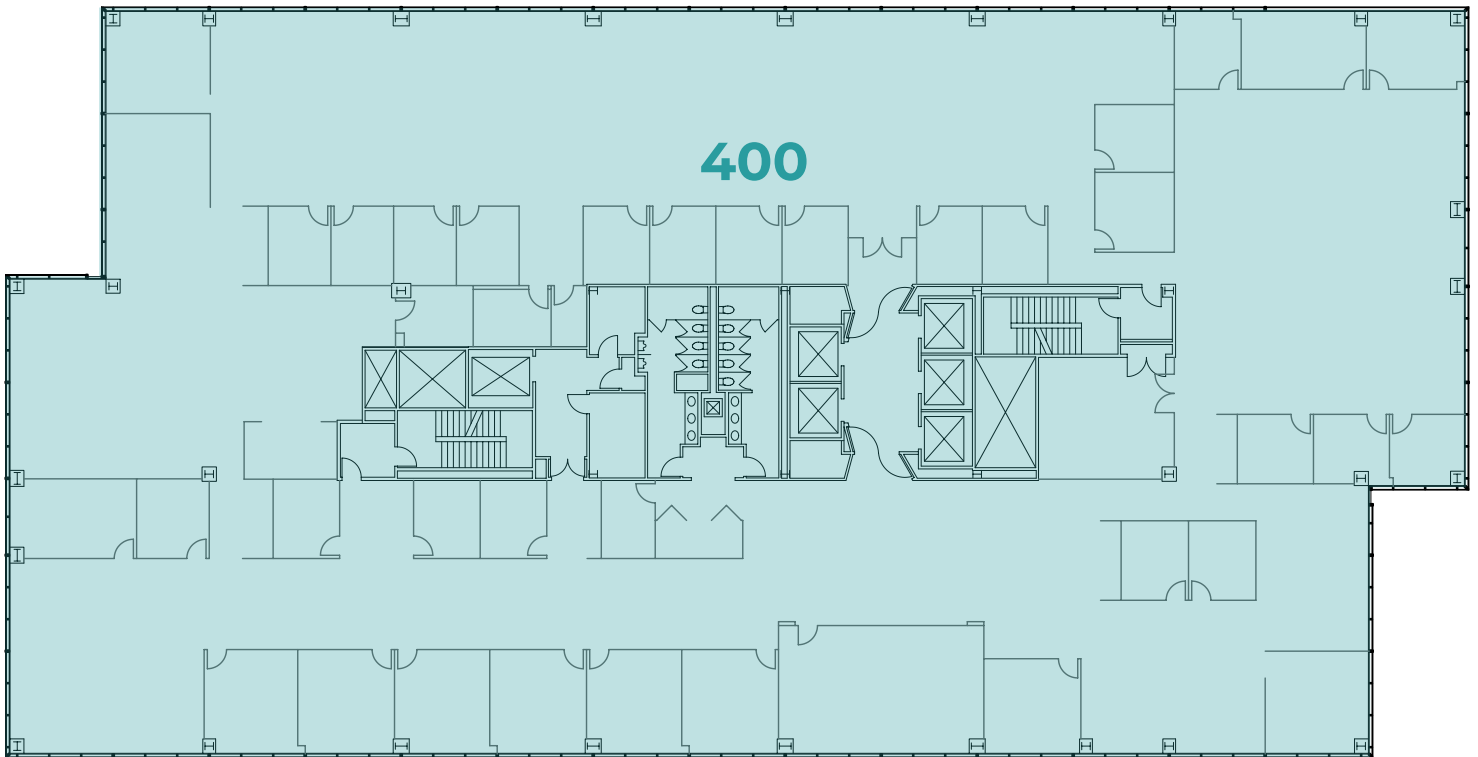

TOWER 1 AVAILABILITY

±25,939 RSF | Floor 4 | Suite 400
Available Immediately

Floorplan is approximate and may not reflect actual conditions.