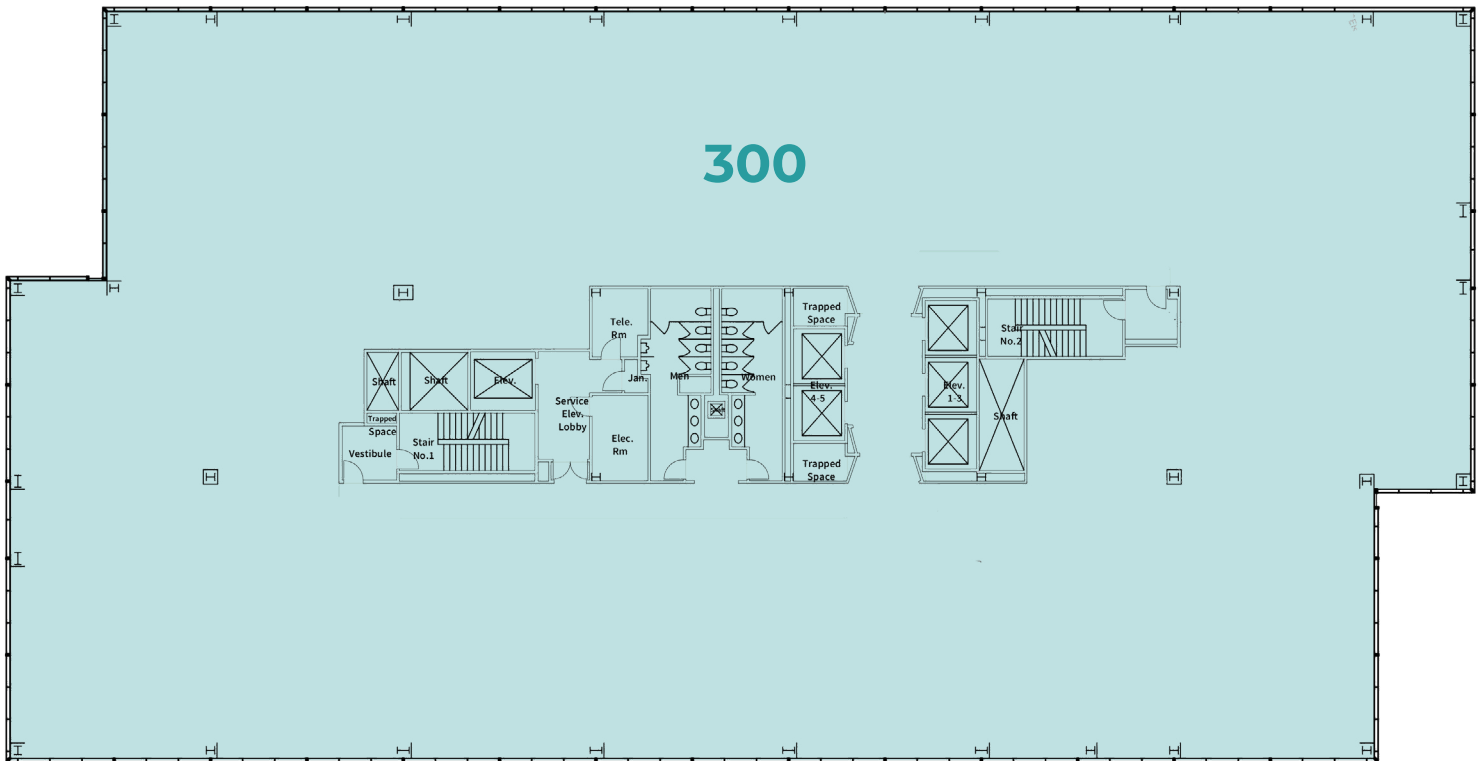

TOWER 1 AVAILABILITY

25,992 RSF | Floor 3 | Suite 300
Available Immediately