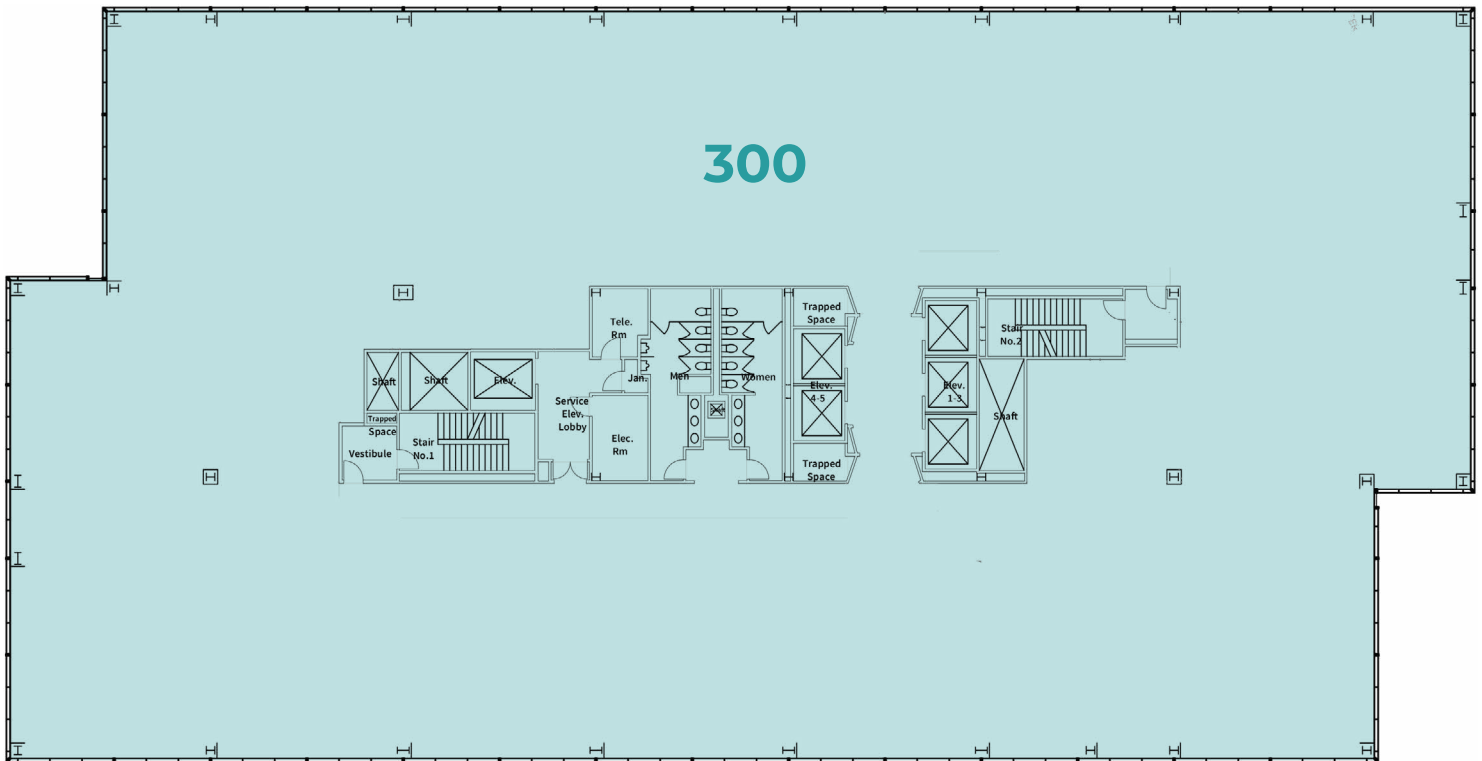

TOWER 1 AVAILABILITY

±25,992 RSF | Floor 3 | Suite 300
Available Immediately

Floorplan is approximate and may not reflect actual conditions.