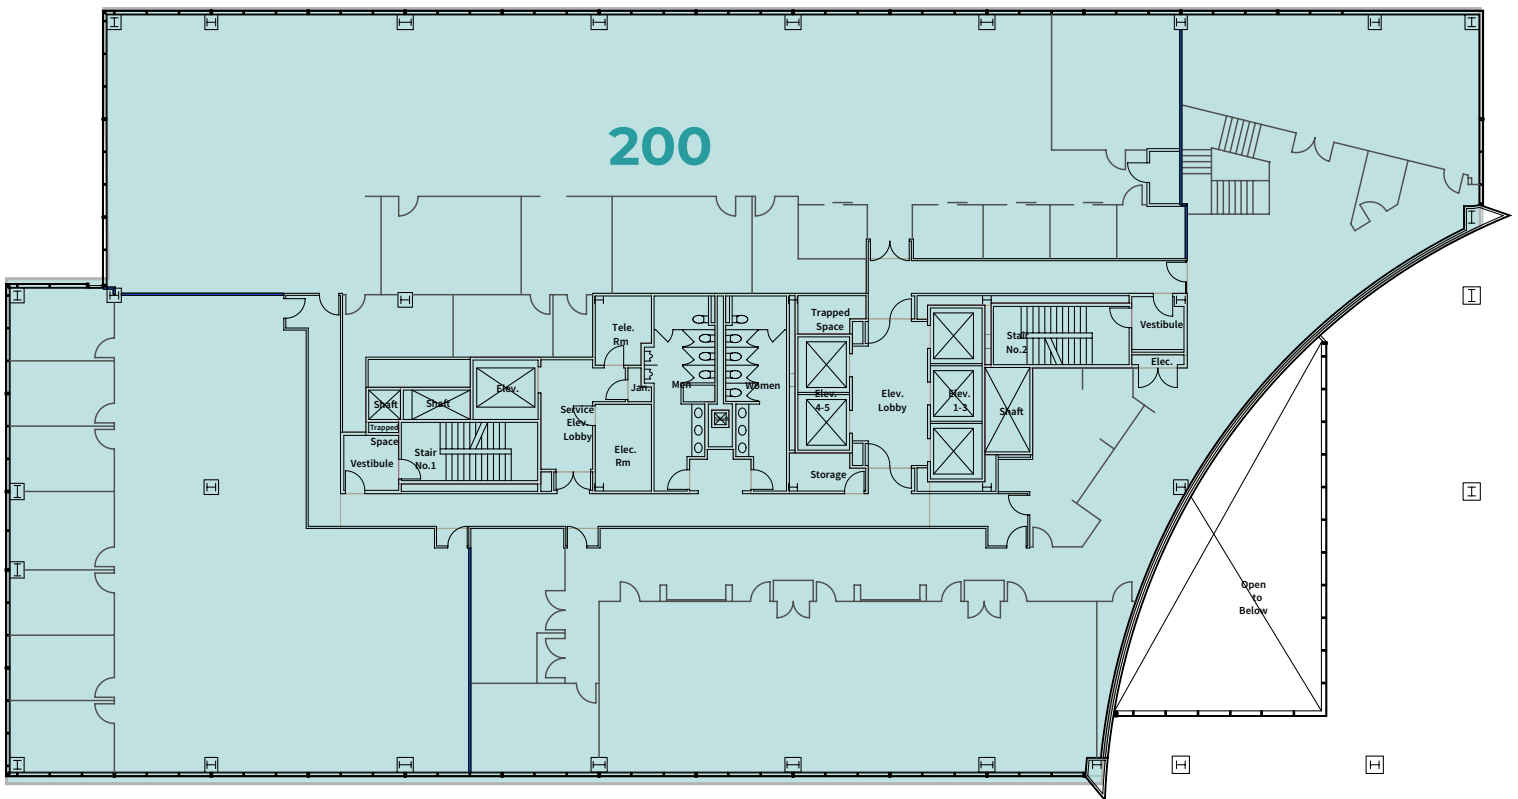

TOWER 1 AVAILABILITY

±26,114 RSF | Suite 100 + Suite 200

Available Immediately

Interstitial Stairs - Lobby Presence

Floorplan is approximate and may not reflect actual conditions.