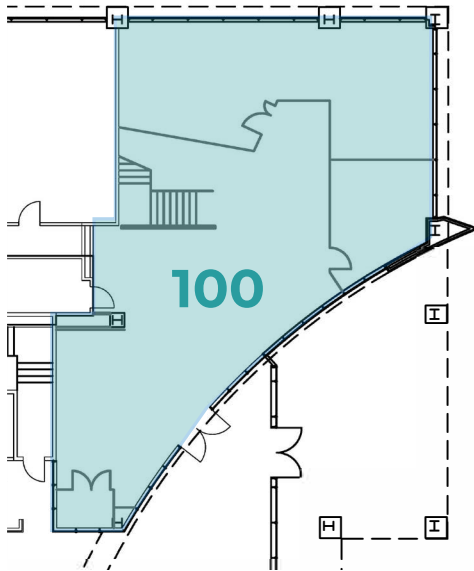

TOWER 1 AVAILABILITY

±26,114 RSF | Suite 100 + Suite 200

Available Immediately

Interstitial Stairs - Lobby Presence

Floorplan is approximate and may not reflect actual conditions.