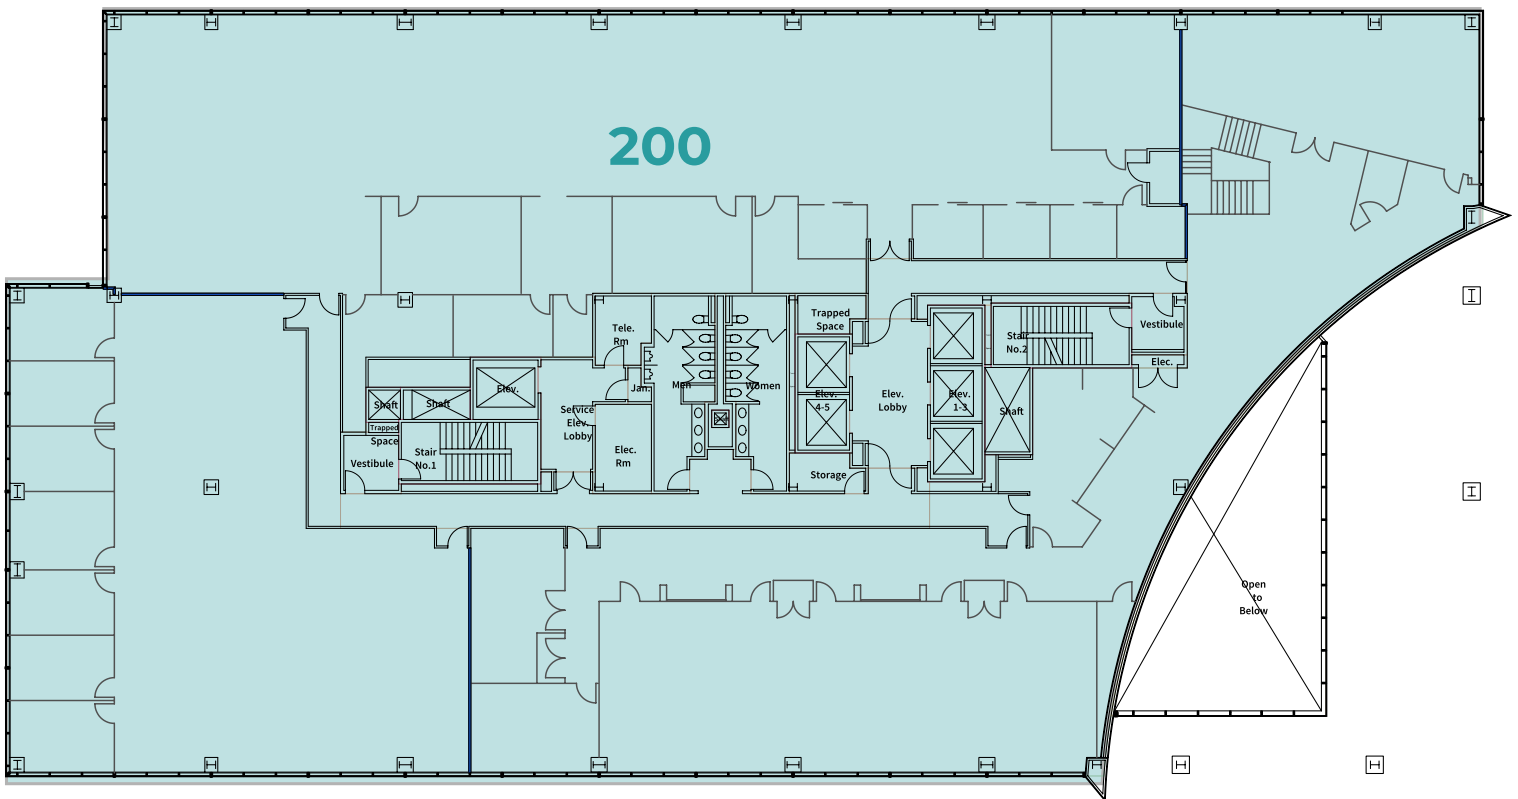

TOWER 1 AVAILABILITY

26,114 RSF | Suite 100 + Suite 200

Available Immediately
Interstitial Stairs - Lobby Presence