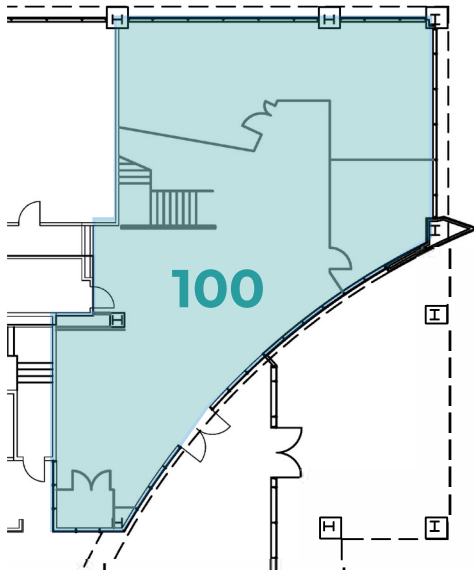

TOWER 1 AVAILABILITY

26,114 RSF | Suite 100 + Suite 200

Available Immediately
Interstitial Stairs - Lobby Presence