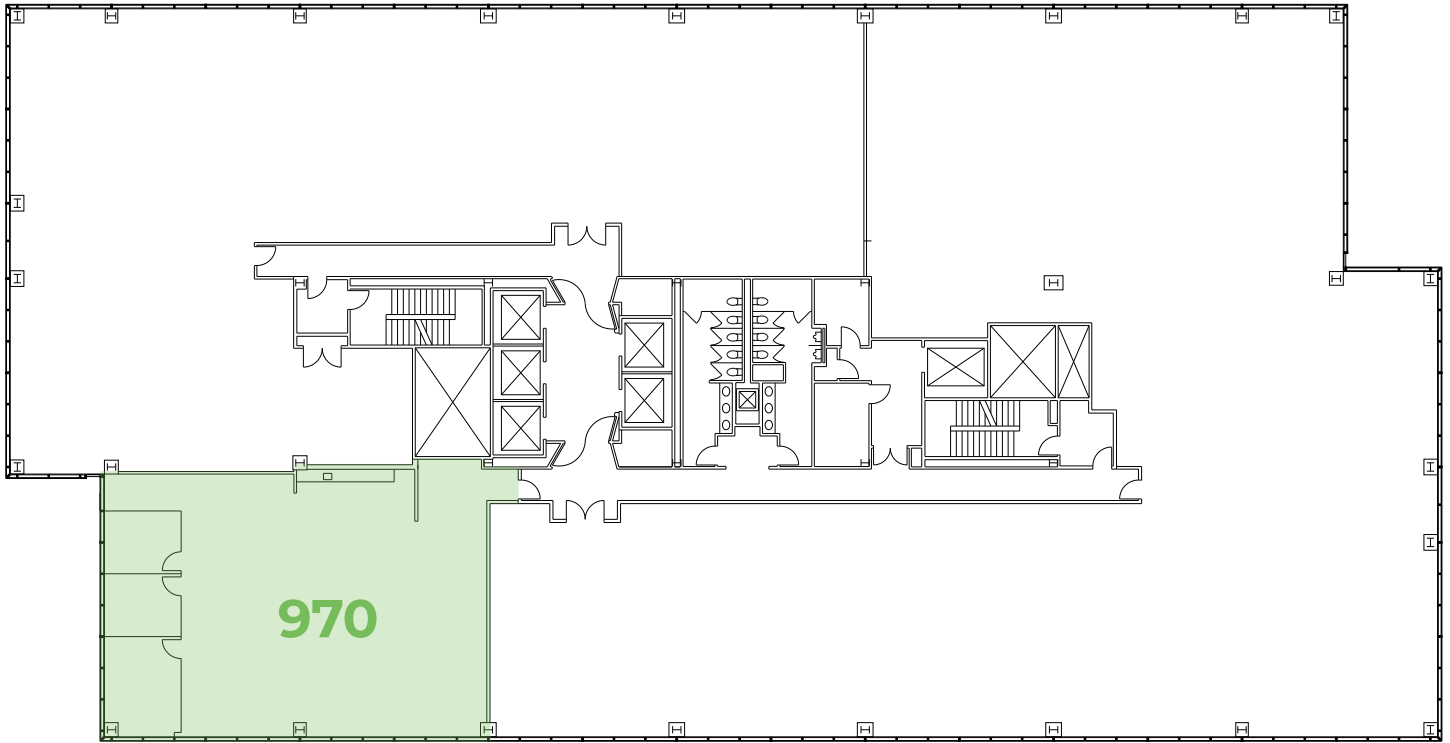

TOWER 2 AVAILABILITY

Take a virtual tour

±3,298 RSF | Floor 9 | Suite 970

Available Immediately

MARK BODIE

+1 650 480 2212
mark.bodie@jll.com
License #: 01941415

TOSS VALLENTINE

+1 650 480 2133
toss.valentine@jll.com
License #: 01742629