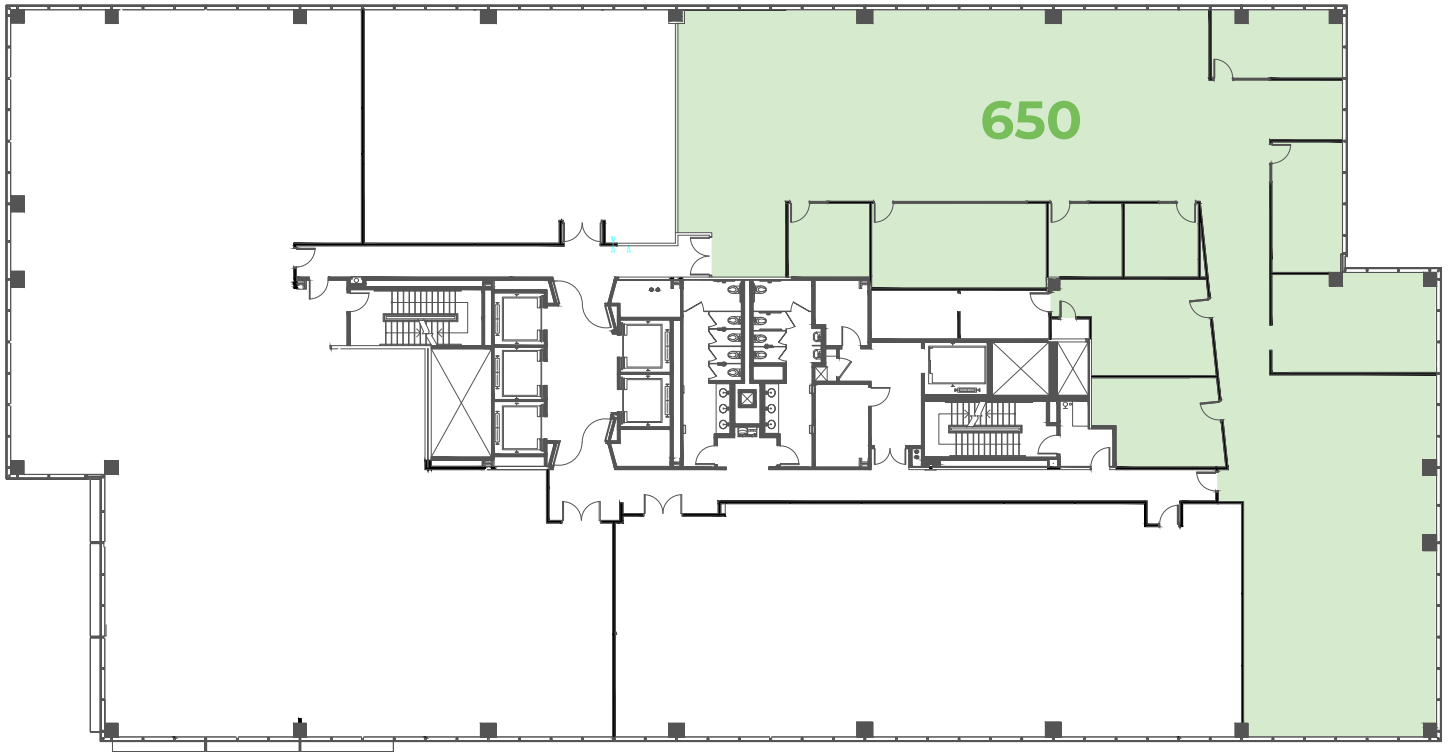

TOWER 2 AVAILABILITY

±9,766 RSF | Floor 6 | Suite 650

Available Immediately

MARK BODIE

+1 650 480 2212
mark.bodie@jll.com
License #: 01941415

TOSS VALLENTINE

+1 650 480 2133
toss.valentine@jll.com
License #: 01742629