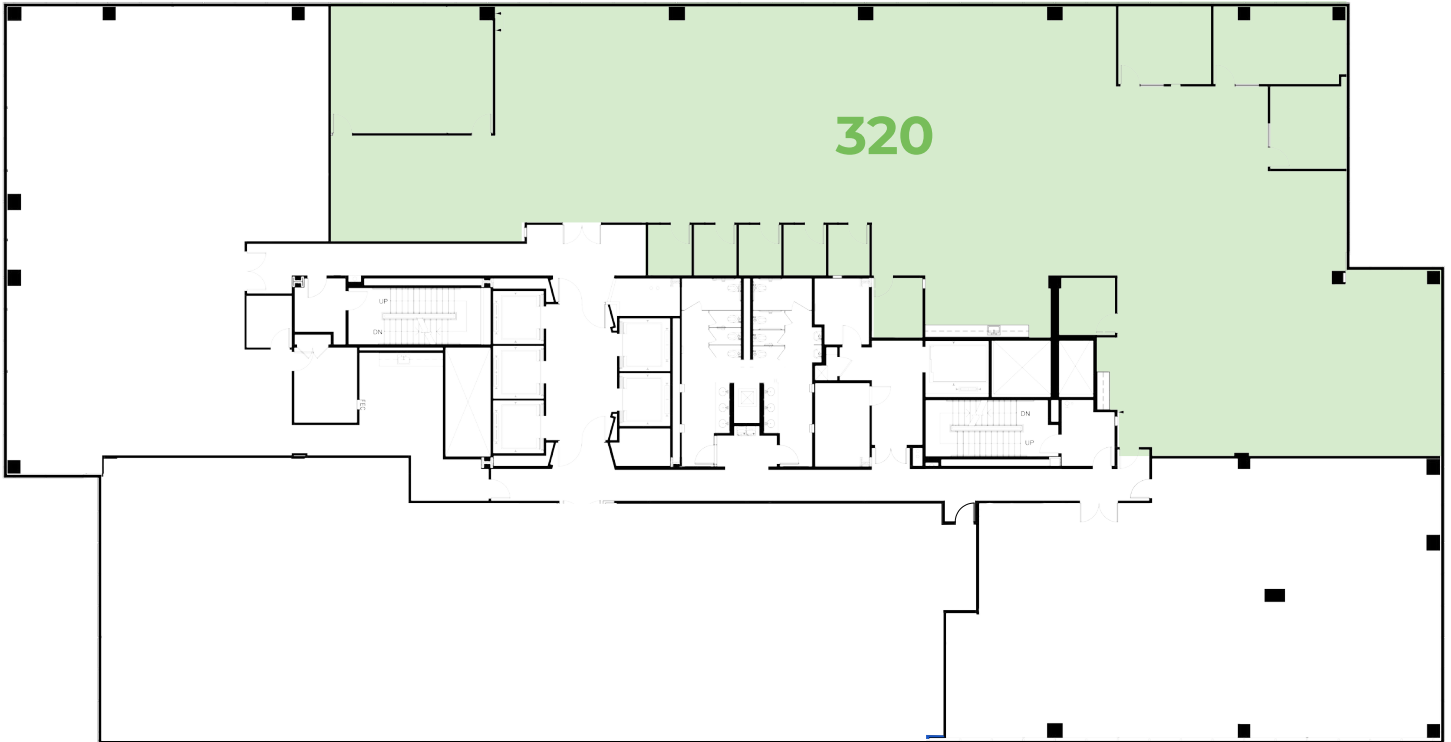

TOWER 2 AVAILABILITY

Take a virtual tour

±10,430 RSF | Floor 3 | Suite 320

Available Immediately

MARK BODIE
+1 650 480 2212
mark.bodie@jll.com
License #: 01941415

TOSS VALLENTINE
+1 650 480 2133
toss.valentine@jll.com
License #: 01742629