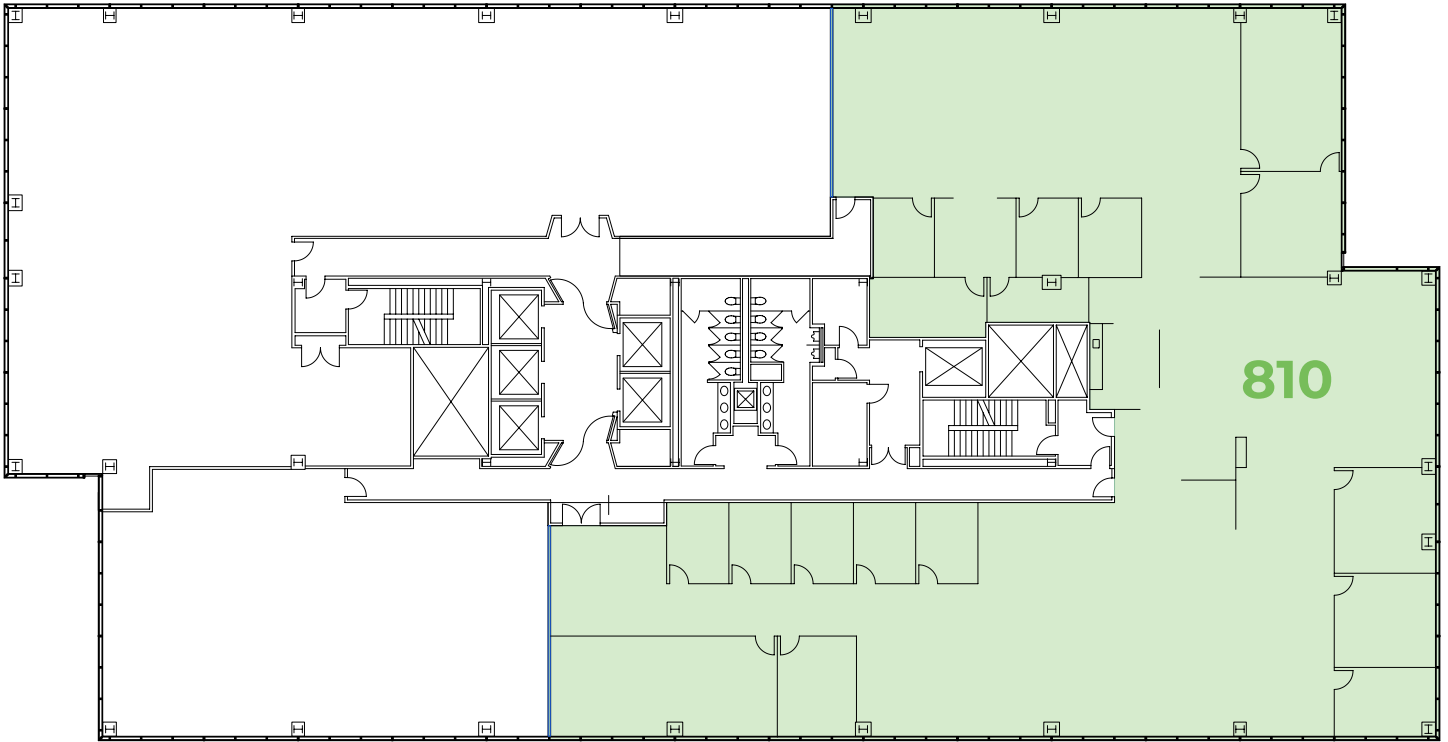

TOWER 2 AVAILABILITY

±13,380 RSF | Floor 8 | Suite 810

Available Immediately

MARK BODIE

+1 650 480 2212
mark.bodie@jll.com
License #: 01941415

TOSS VALLENTINE

+1 650 480 2133
toss.valentine@jll.com
License #: 01742629