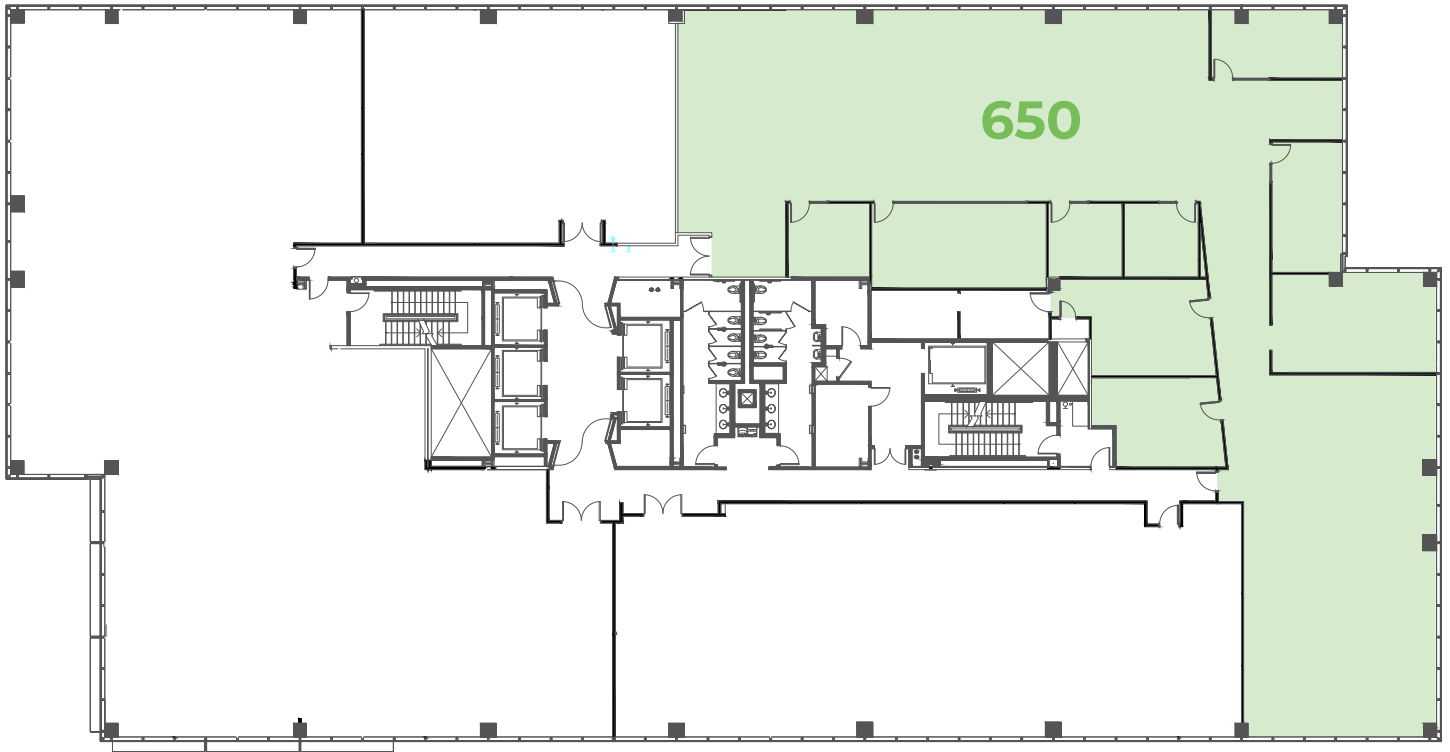

TOWER 2 AVAILABILITY

±9,766 RSF | Floor 6 | Suite 650

Available Immediately

MARK BODIE

+1 650 480 2212
mark.bodie@jll.com
License #: 01941415

TOSS VALLENTINE

+1 650 480 2133
toss.valentine@jll.com
License #: 01742629