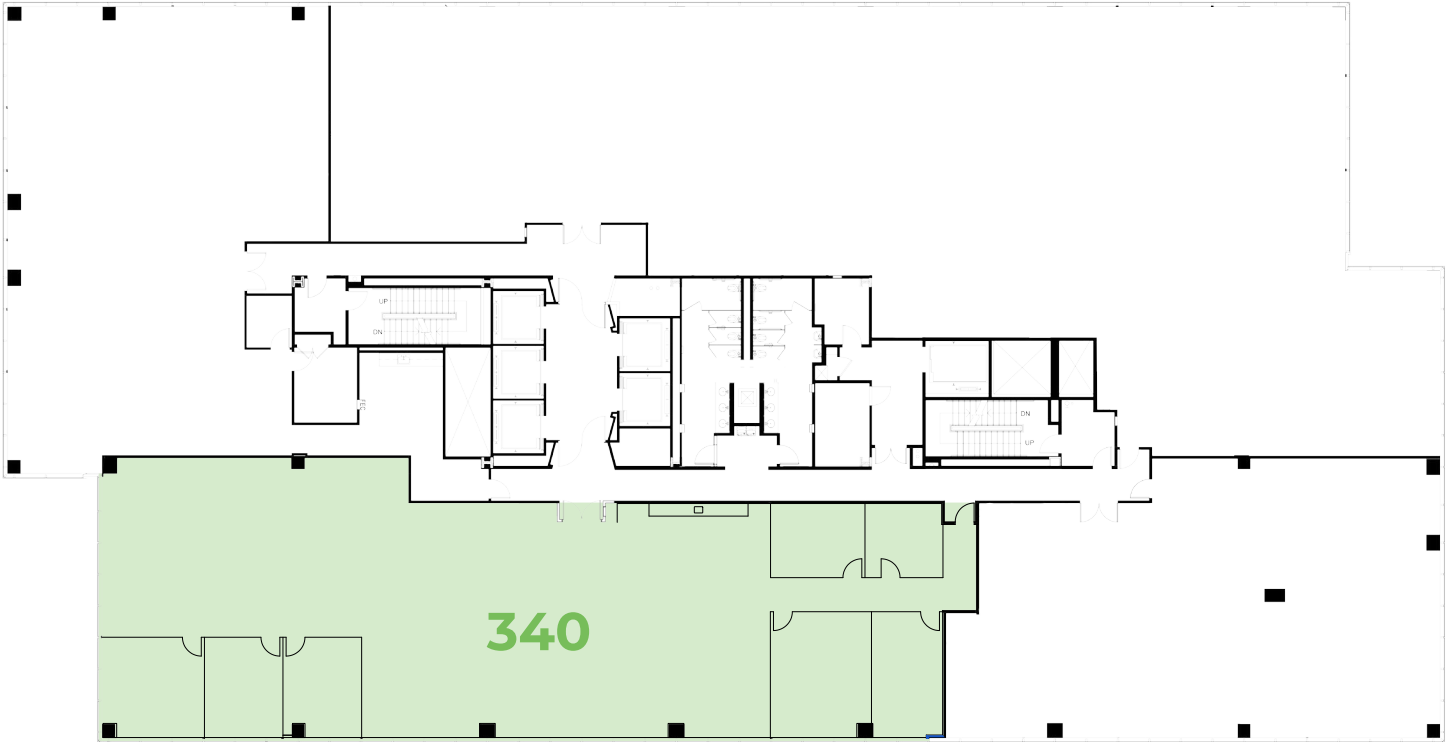

# TOWER 2 AVAILABILITY

±6,634 RSF | Floor 3 | Suite 340

Available Immediately

**MARK BODIE**  
+1 650 480 2212  
mark.bodie@jll.com  
License #: 01941415

**TOSS VALLENTINE**  
+1 650 480 2133  
toss.valentine@jll.com  
License #: 01742629