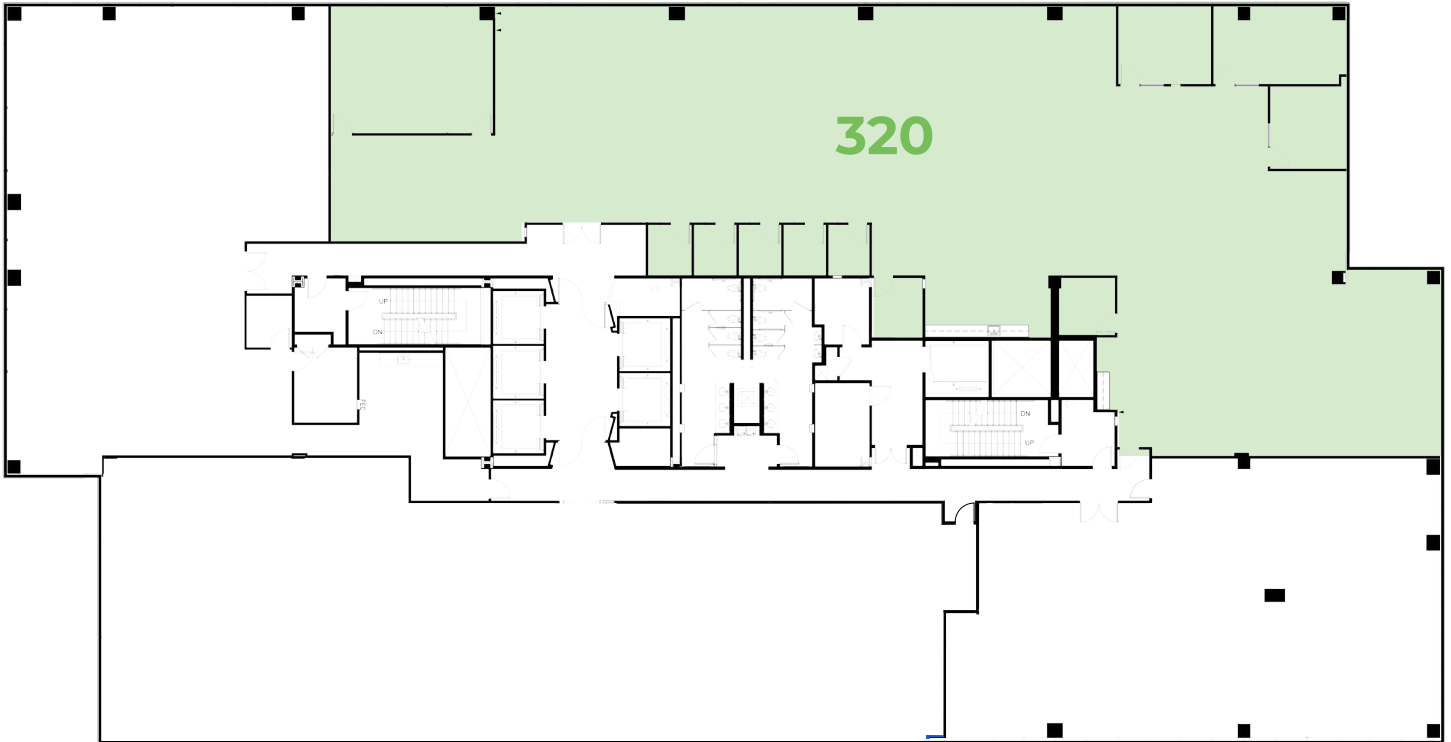

TOWER 2 AVAILABILITY

±10,430 RSF | Floor 3 | Suite 320

Available Immediately

MARK BODIE
+1 650 480 2212
mark.bodie@jll.com
License #: 01941415

TOSS VALLENTINE
+1 650 480 2133
toss.valentine@jll.com
License #: 01742629