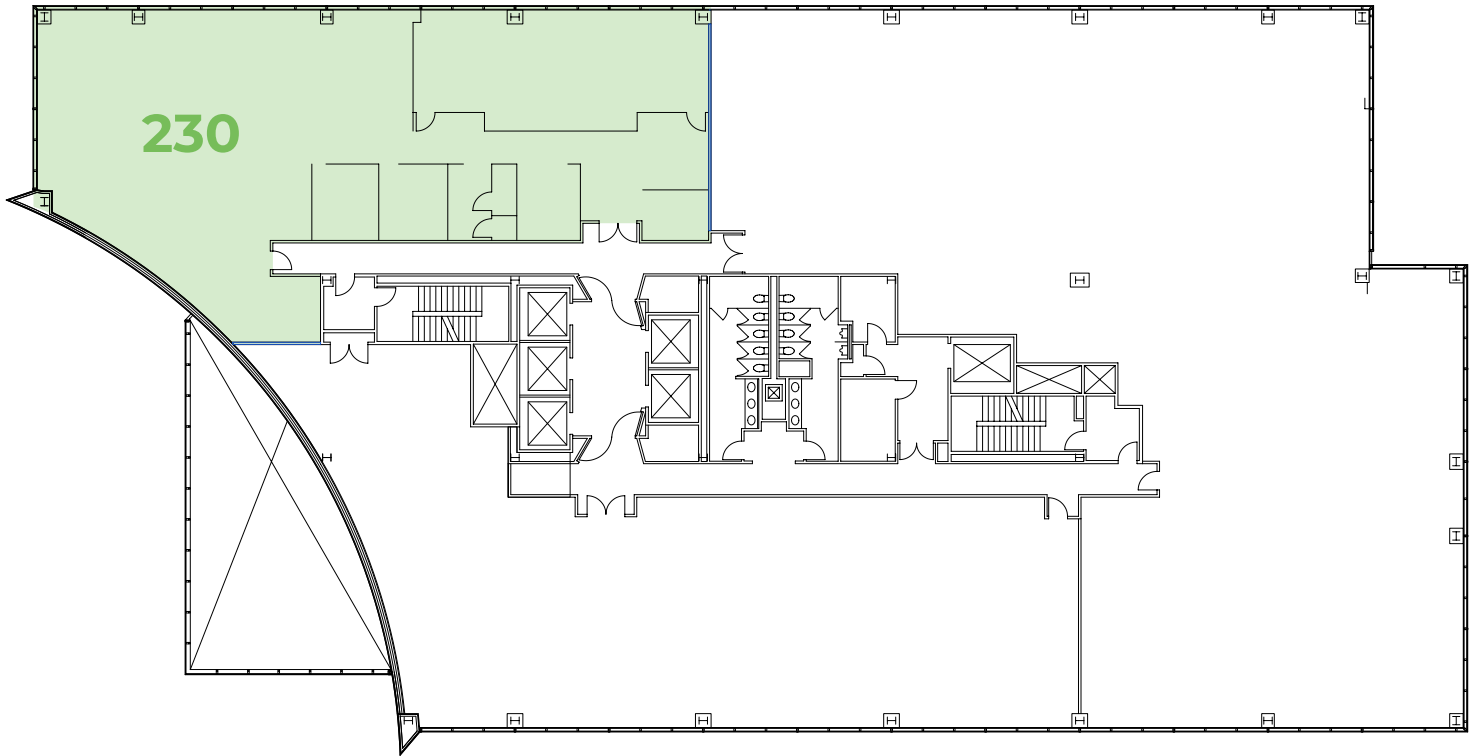

TOWER 2

AVAILABILITY

±5,379 RSF | Floor 2 | Suite 230

Available Immediately

MARK BODIE

+1 650 480 2212
mark.bodie@jll.com
License #: 01941415

TOSS VALLENTINE

+1 650 480 2133
toss.valentine@jll.com
License #: 01742629