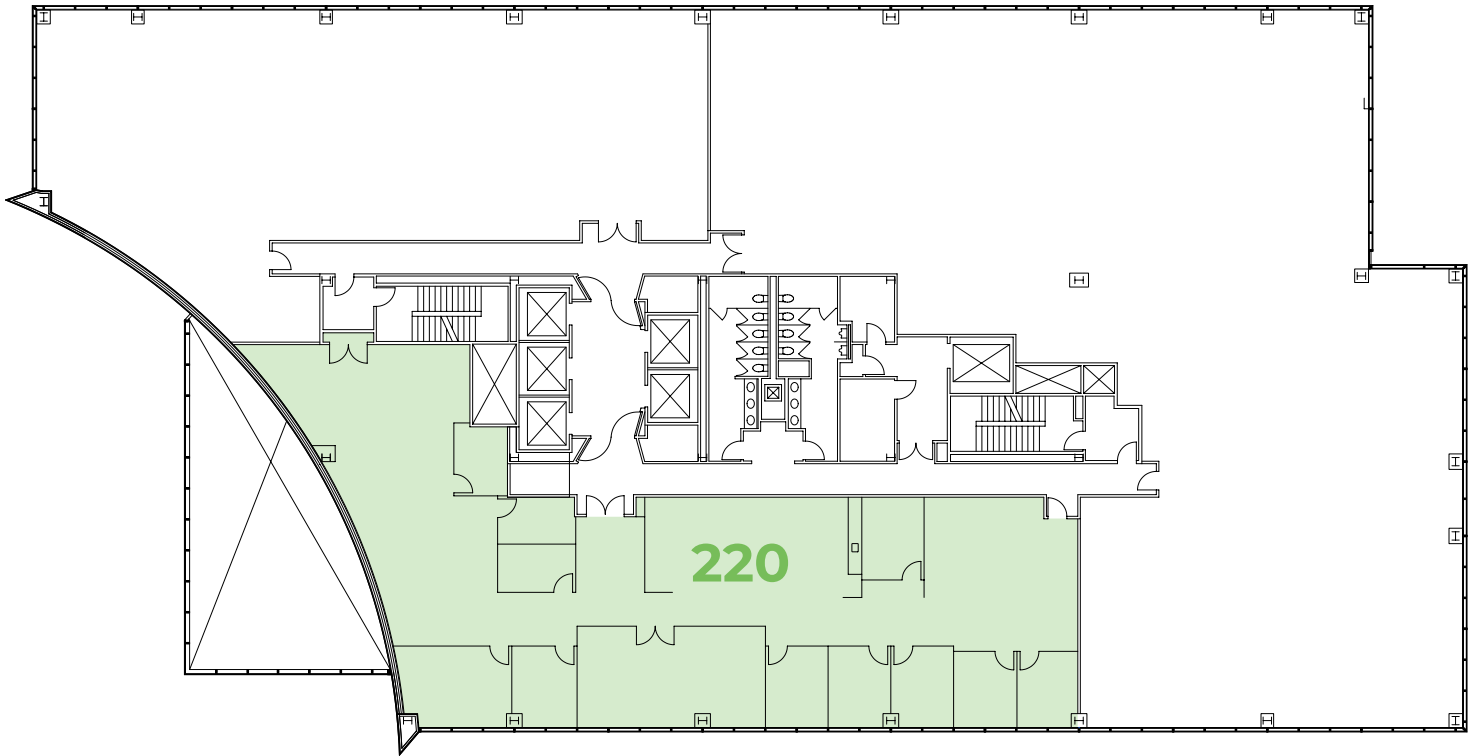

TOWER 2

AVAILABILITY

±6,050 RSF | Floor 2 | Suite 220

Available Immediately

MARK BODIE

+1 650 480 2212
mark.bodie@jll.com
License #: 01941415

TOSS VALLENTINE

+1 650 480 2133
toss.valentine@jll.com
License #: 01742629