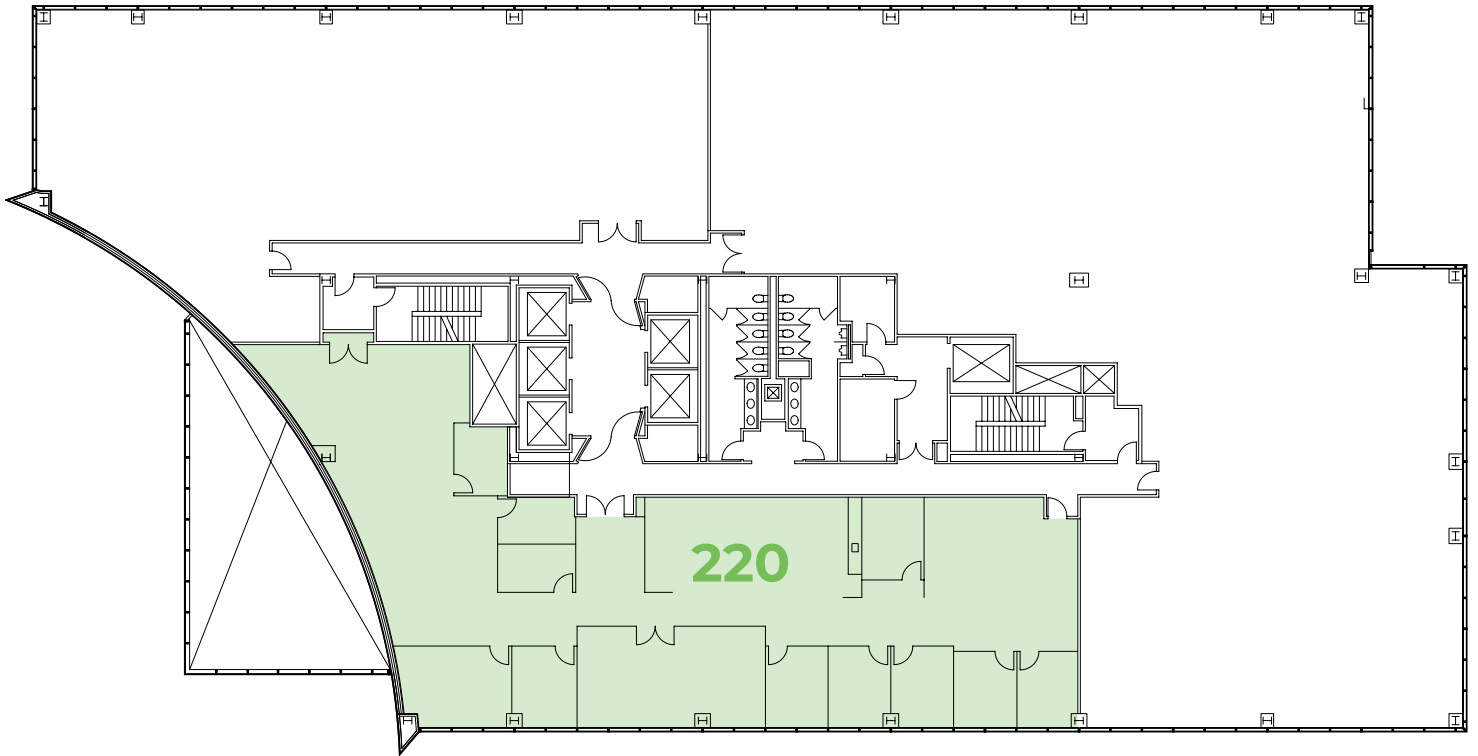

TOWER 2 AVAILABILITY

±6,050 RSF | Floor 2 | Suite 220

Available 8/1/24

MARK BODIE
+1 650 480 2212
mark.bodie@jll.com
License #: 01941415

TOSS VALLENTINE
+1 650 480 2133
toss.valentine@jll.com
License #: 01742629