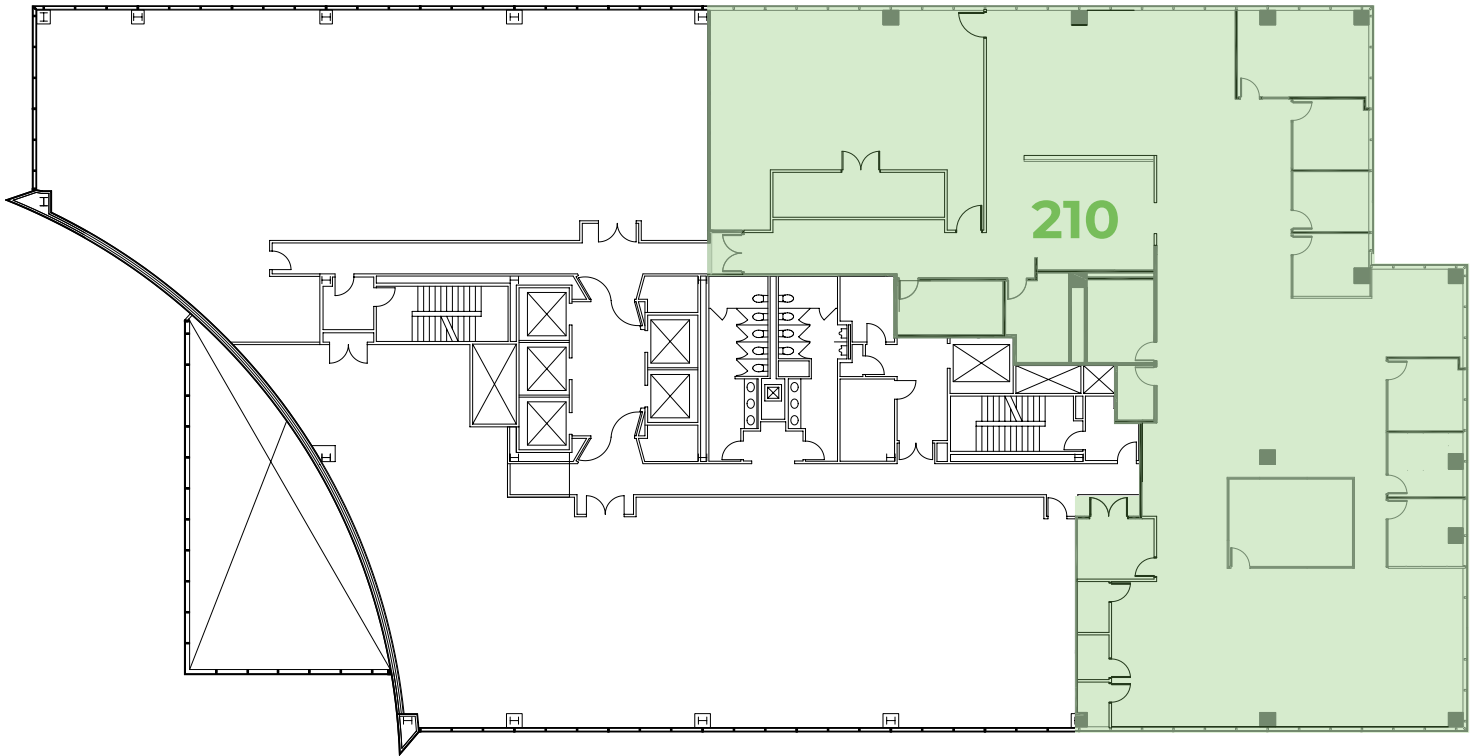

TOWER 2 AVAILABILITY

±11,247 RSF | Floor 2 | Suite 210

Available Immediately

MARK BODIE

+1 650 480 2212
mark.bodie@jll.com
License #: 01941415

TOSS VALLENTINE

+1 650 480 2133
toss.valentine@jll.com
License #: 01742629