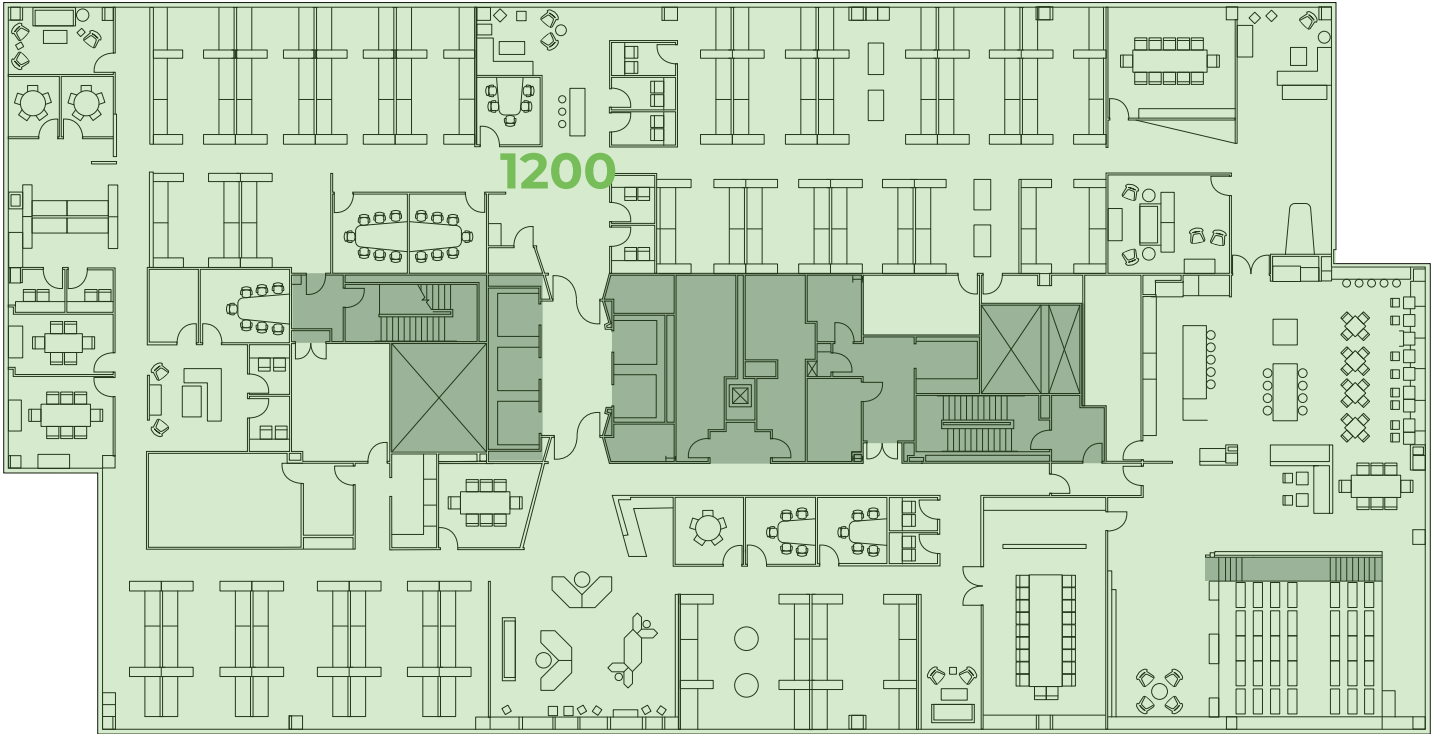

# TOWER 2 AVAILABILITY

±25,666 RSF | Floor 12 | Suite 1200

Available Immediately

**MARK BODIE**

+1 650 480 2212  
mark.bodie@jll.com  
License #: 01941415

**TOSS VALLENTINE**

+1 650 480 2133  
toss.valentine@jll.com  
License #: 01742629