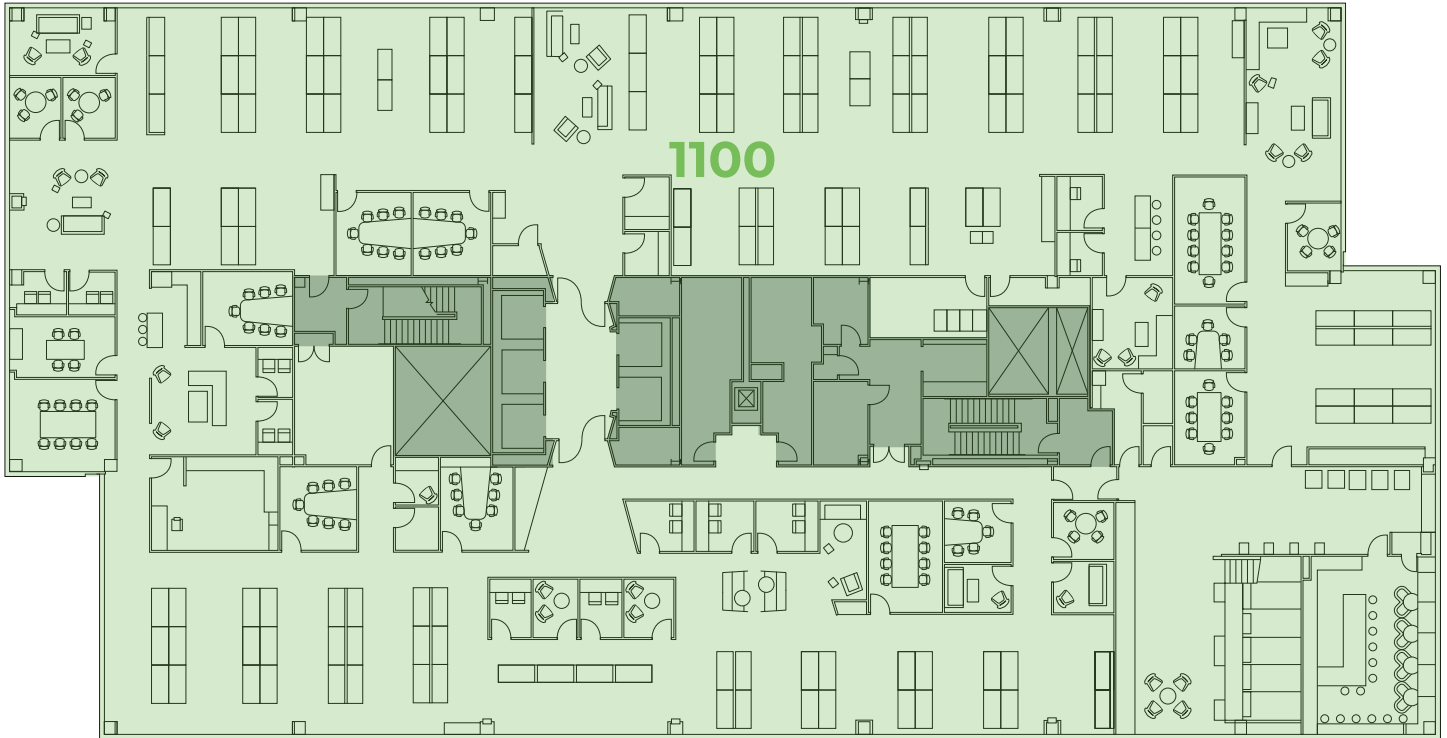

TOWER 2 AVAILABILITY

±25,666 RSF | Floor 11 | Suite 1100

Available Immediately

MARK BODIE

+1 650 480 2212
mark.bodie@jll.com
License #: 01941415

TOSS VALLENTINE

+1 650 480 2133
toss.valentine@jll.com
License #: 01742629