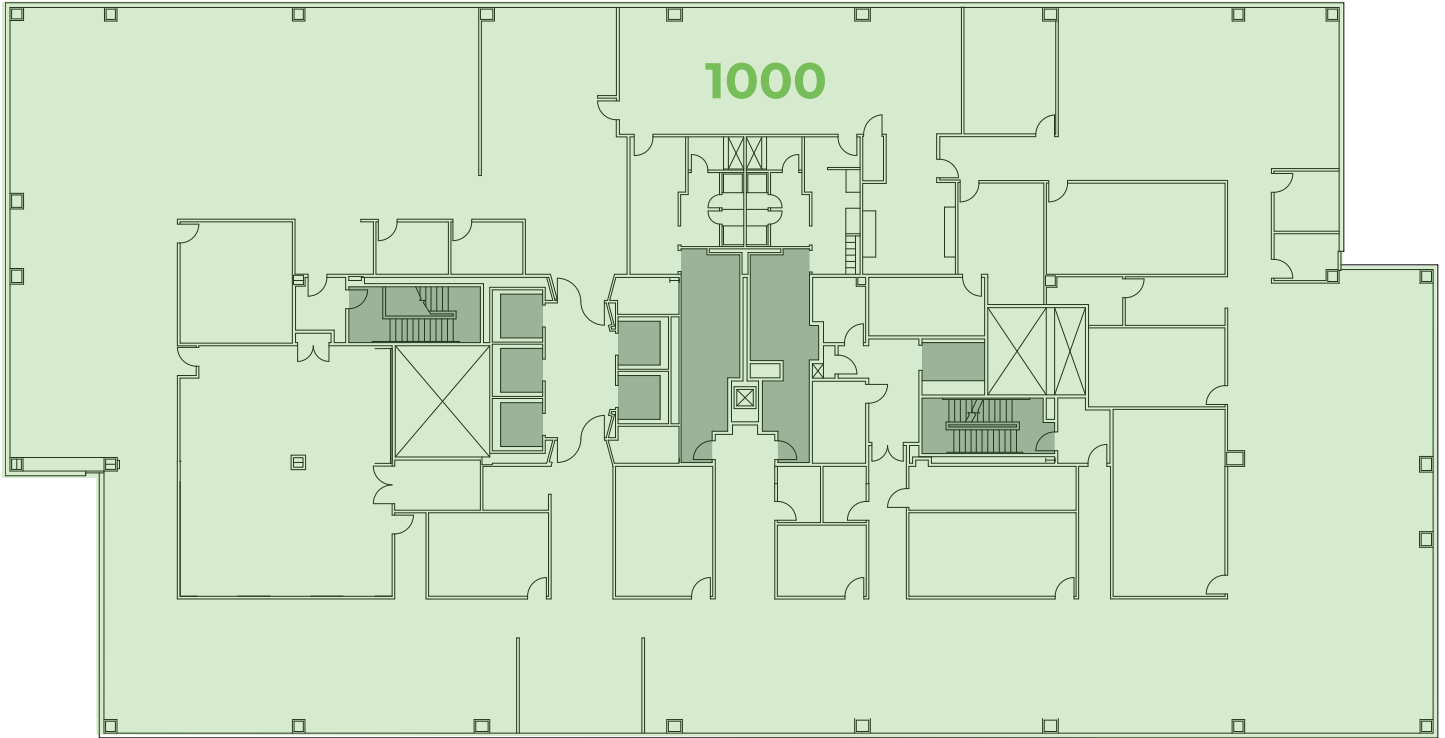

TOWER 2 AVAILABILITY

±25,666 RSF | Floor 10 | Suite 1000

Available Immediately

MARK BODIE

+1 650 480 2212
mark.bodie@jll.com
License #: 01941415

TOSS VALLENTINE

+1 650 480 2133
toss.valentine@jll.com
License #: 01742629