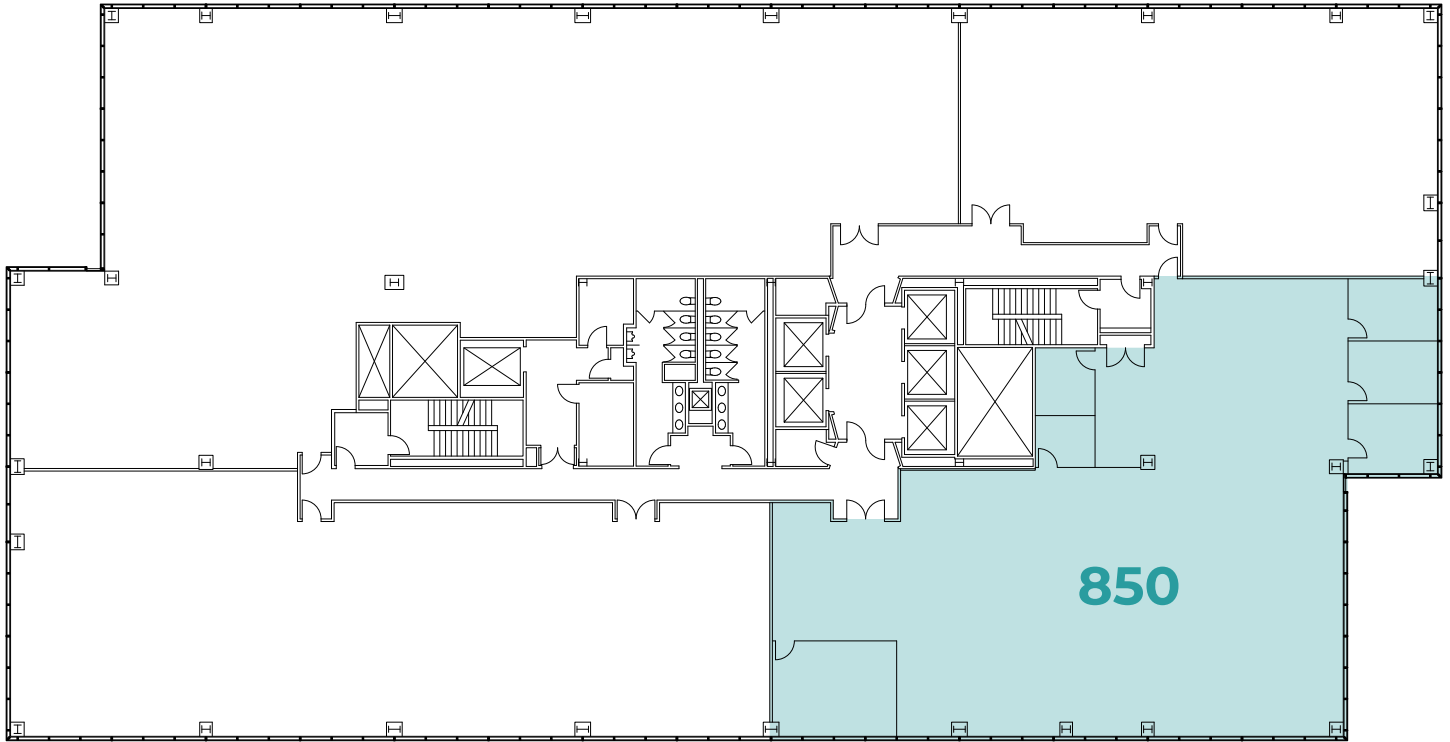

TOWER 1 AVAILABILITY

±6,833 RSF | Floor 8 | Suite 850

MARK BODIE
+1 650 480 2212
mark.bodie@jll.com
License #: 01941415

TOSS VALLENTINE
+1 650 480 2133
toss.valentine@jll.com
License #: 01742629

SCOTT MATHISEN
+1 650 480 2182
scott.mathisen@jll.com
License #: 00898695