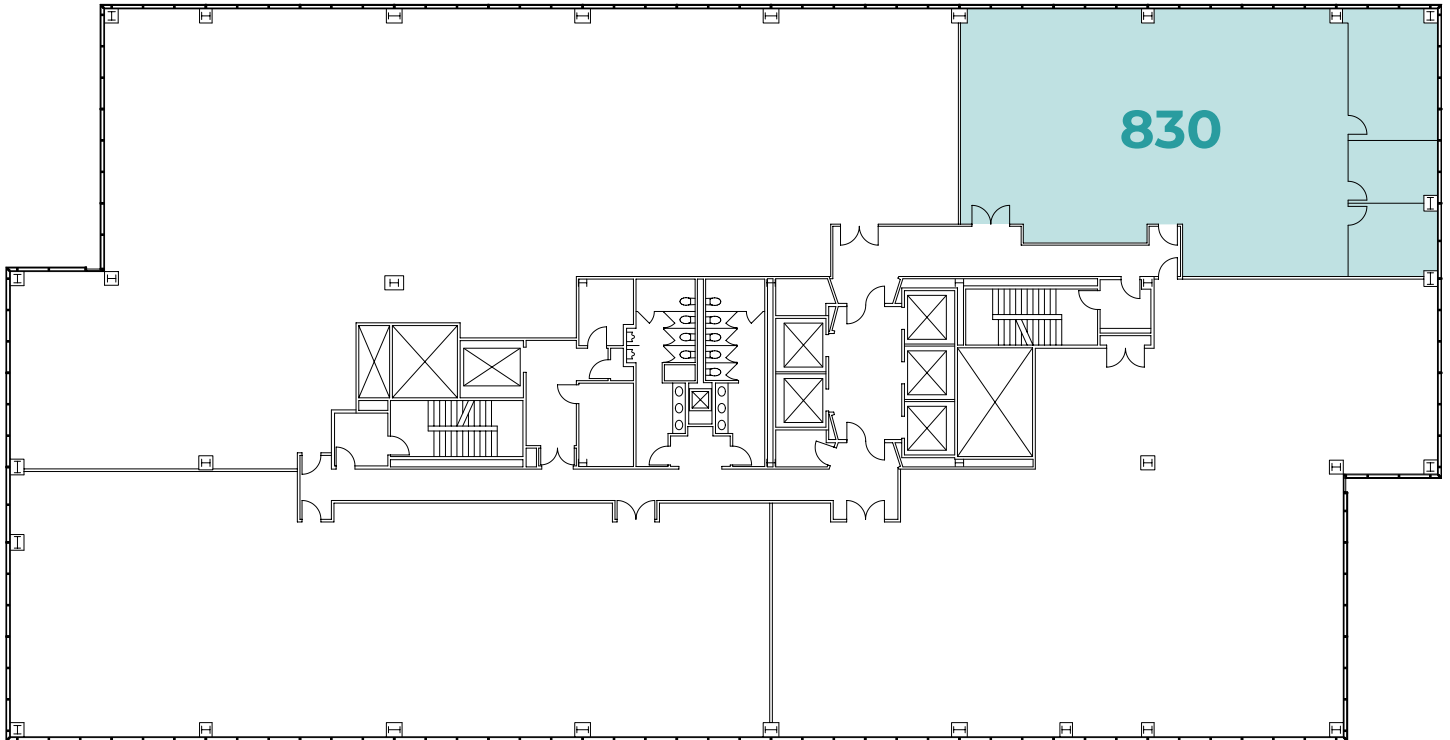

TOWER 1 AVAILABILITY

±3,778 RSF | Floor 8 | Suite 830

MARK BODIE
+1 650 480 2212
mark.bodie@jll.com
License #: 01941415

TOSS VALLENTINE
+1 650 480 2133
toss.valentine@jll.com
License #: 01742629

SCOTT MATHISEN
+1 650 480 2182
scott.mathisen@jll.com
License #: 00898695