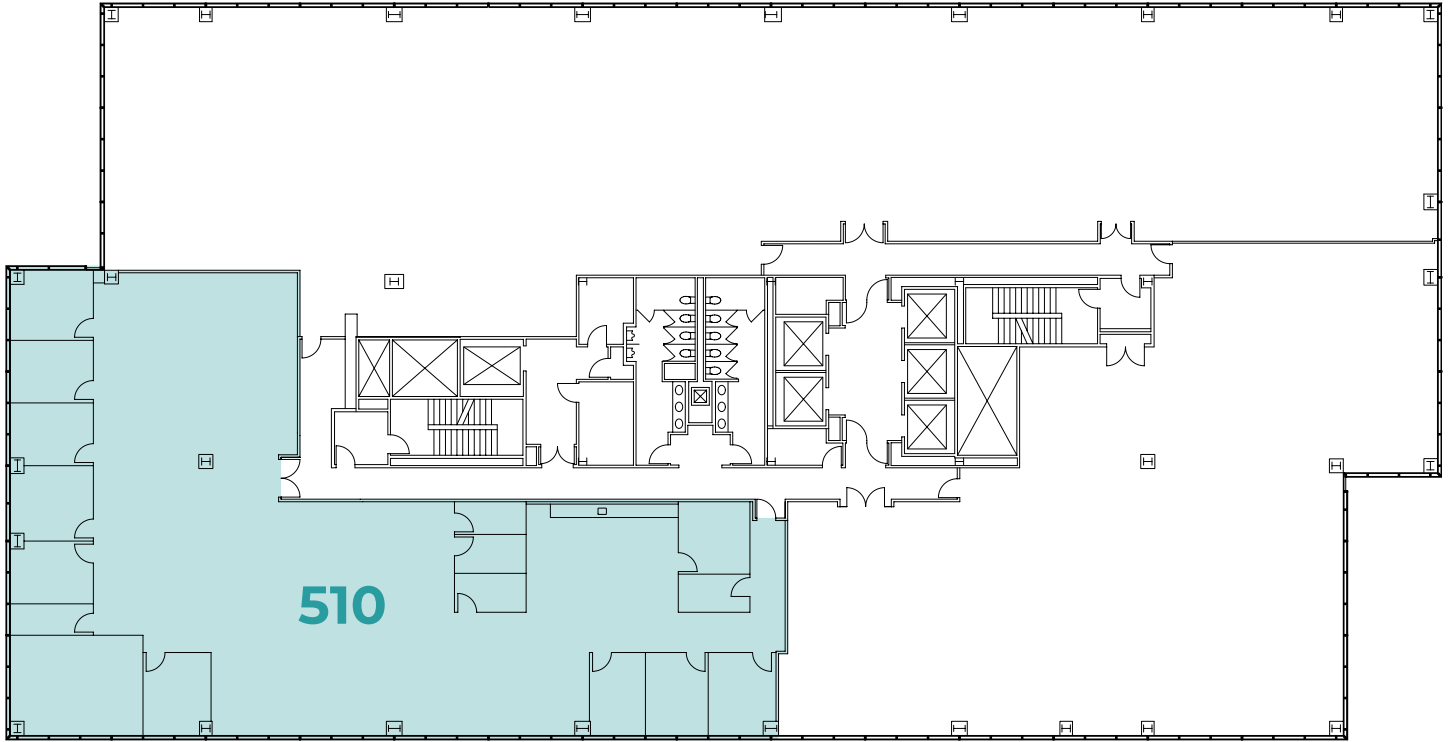

TOWER 1 AVAILABILITY

Take a virtual tour

±7,696 RSF | Floor 5 | Suite 510

Available Immediately

MARK BODIE

+1 650 480 2212
mark.bodie@jll.com
License #: 01941415

TOSS VALLENTINE

+1 650 480 2133
toss.valentine@jll.com
License #: 01742629