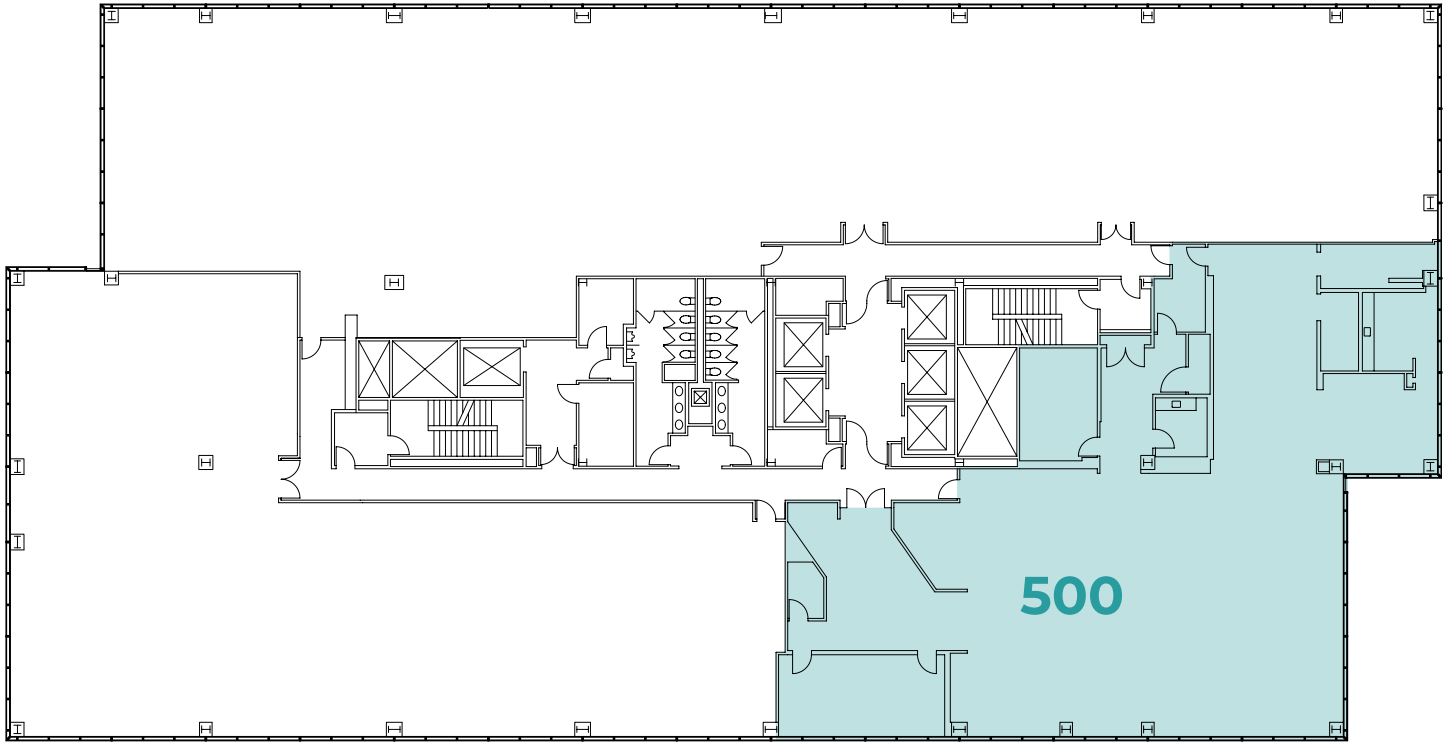

TOWER 1 AVAILABILITY

±7,080 RSF | Floor 5 | Suite 500

Available Immediately

MARK BODIE

+1 650 480 2212
mark.bodie@jll.com
License #: 01941415

TOSS VALLENTINE

+1 650 480 2133
toss.valentine@jll.com
License #: 01742629