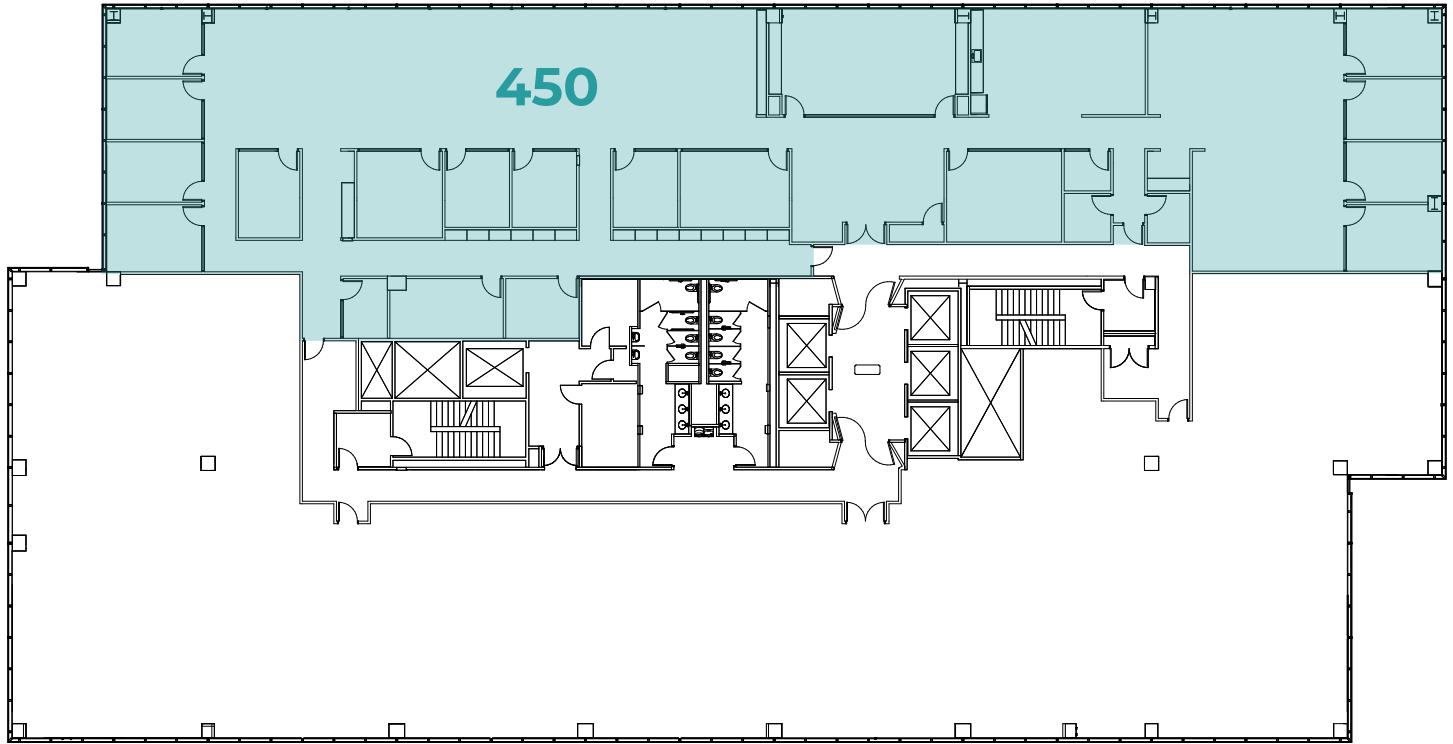

TOWER 1 AVAILABILITY

Take a virtual tour

±11,405 RSF | Floor 4 | Suite 450

Available 6/1/2025

MARK BODIE
+1 650 480 2212
mark.bodie@jll.com
License #: 01941415

TOSS VALLENTINE
+1 650 480 2133
toss.valentine@jll.com
License #: 01742629