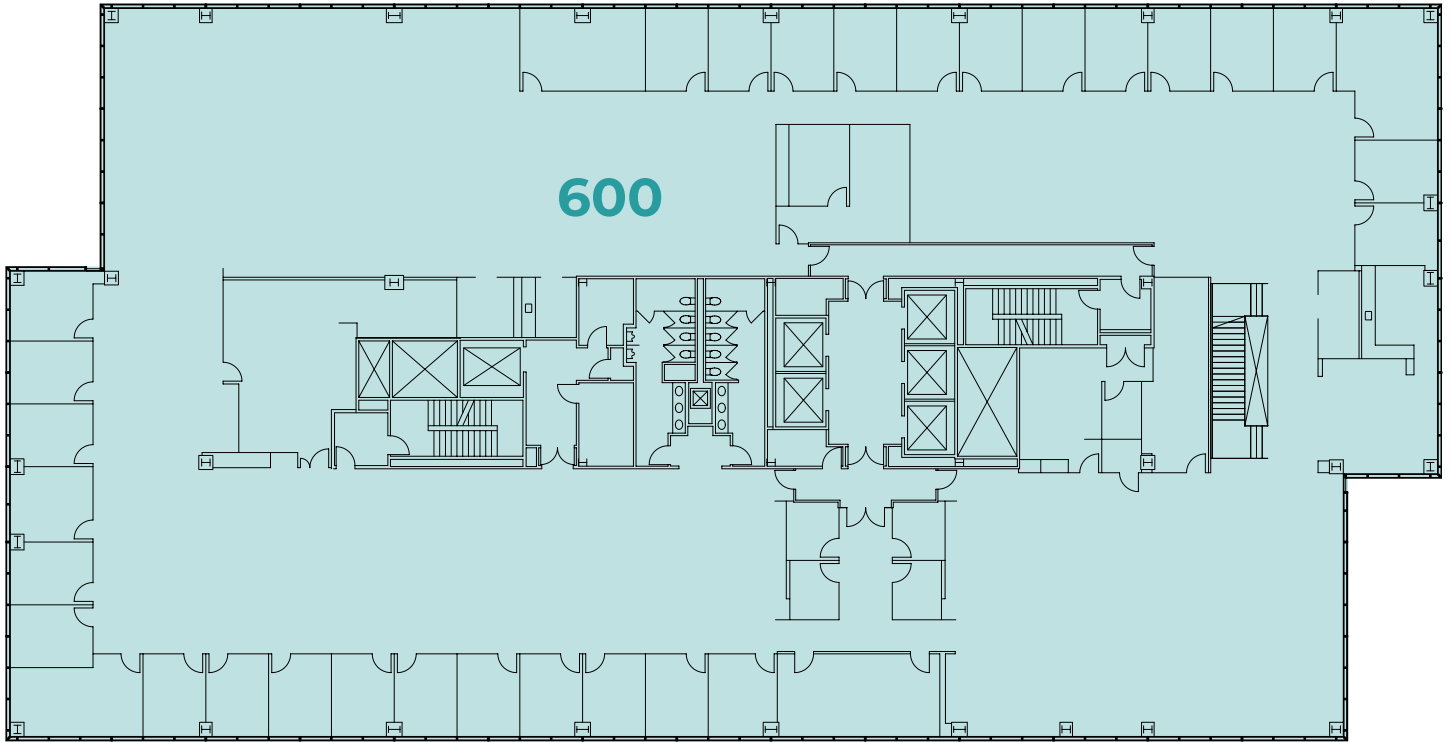

TOWER 1 AVAILABILITY

±25,956 RSF | Floor 6 | Suite 600

MARK BODIE
+1 650 480 2212
mark.bodie@jll.com
License #: 01941415

TOSS VALLENTINE
+1 650 480 2133
toss.valentine@jll.com
License #: 01742629

SCOTT MATHISEN
+1 650 480 2182
scott.mathisen@jll.com
License #: 00898695