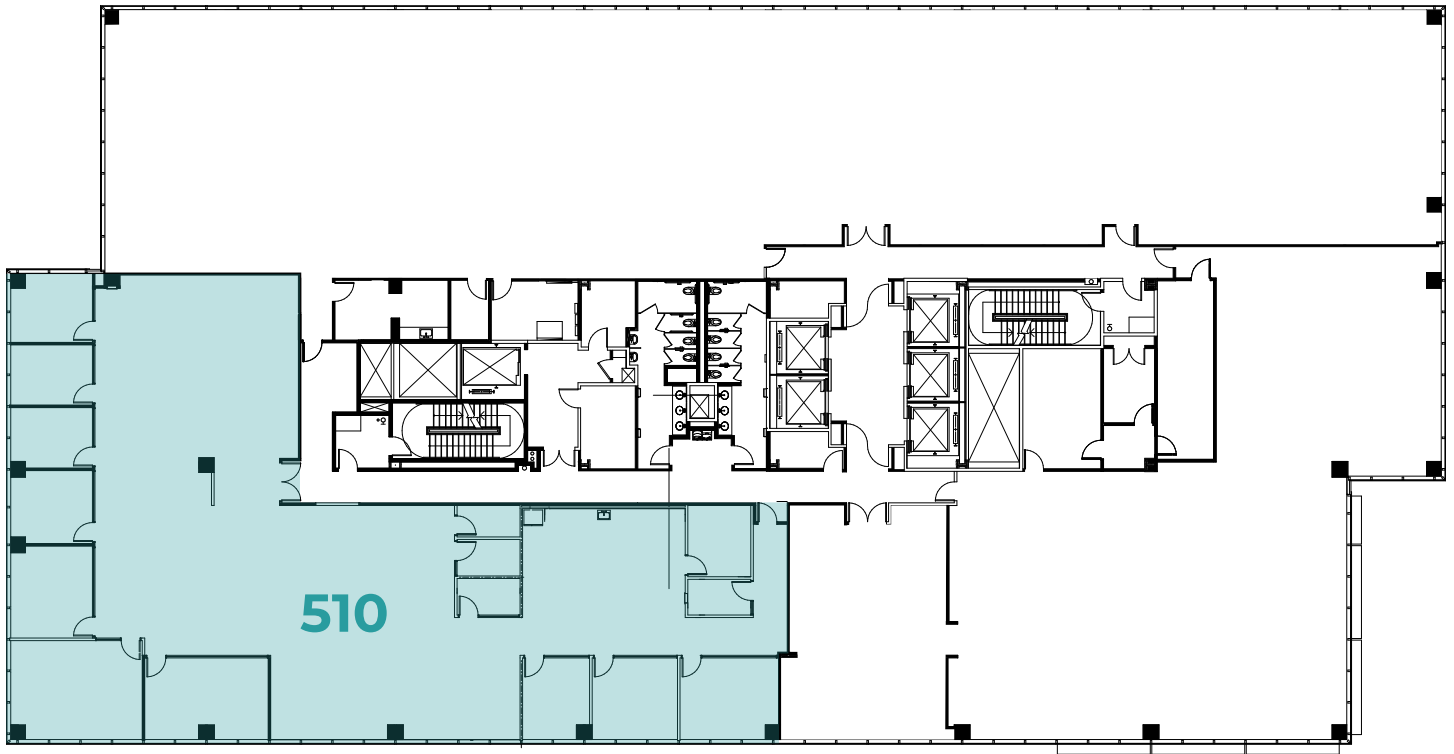

# TOWER 1 AVAILABILITY

Take a virtual tour

±7,696 RSF | Floor 5 | Suite 510

Available Immediately

**MARK BODIE**  
+1 650 480 2212  
mark.bodie@jll.com  
License #: 01941415

**TOSS VALLENTINE**  
+1 650 480 2133  
toss.valentine@jll.com  
License #: 01742629